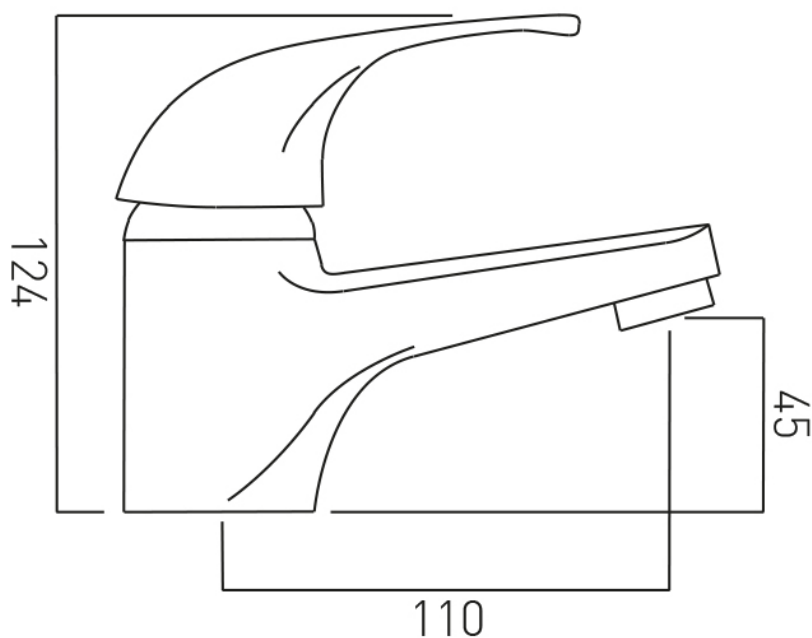

.....

TECHNICAL DRAWING

COLLECTION: MATRIX
PRODUCT CODE: AX-MAT-100/SB-CP

CONTACT

SALES: 01934 744466

AFTERSALES: 01934 745163

EMAIL: SALES@VADO.COM

WWW.VADO.COM/AXCES