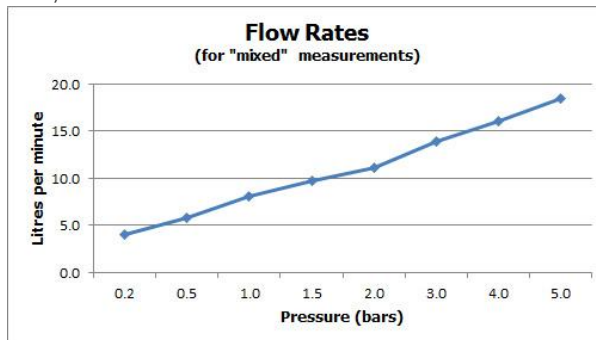

FINISH:

Chrome

FLOW REGULATOR:

FR-100/5-PLA

MINIMUM OPERATING PRESSURE:

0.2 bar LP

FLOW RATE AT 3.0 BAR FLOW PRESSURE:

14 l/min