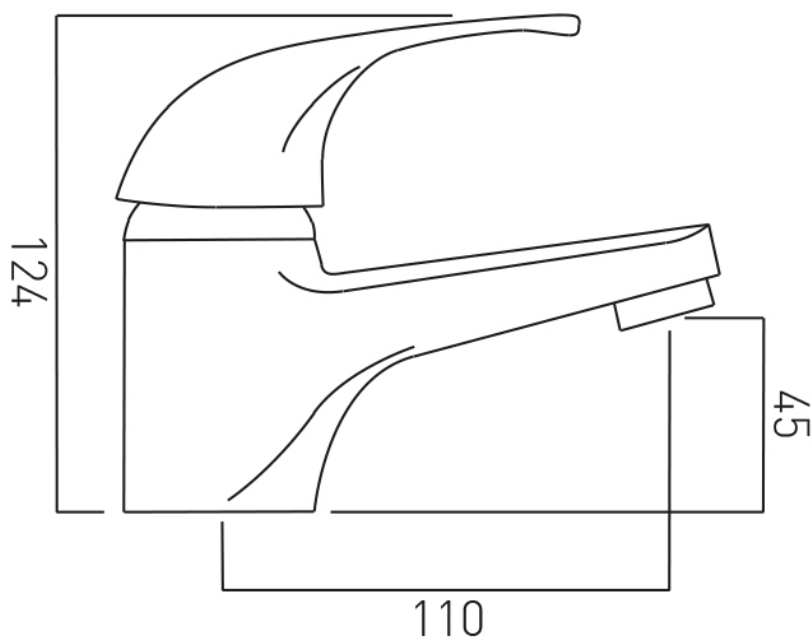

.....

TECHNICAL DRAWING

COLLECTION: MATRIX
PRODUCT CODE: AX-MAT-100/SB-CP

CONTACT

SALES: 01934 744466

AFTERSALES: 01934 745163

EMAIL: SALES@VADO.COM

WWW.VADO.COM/AXCES

AXCES
by VADO