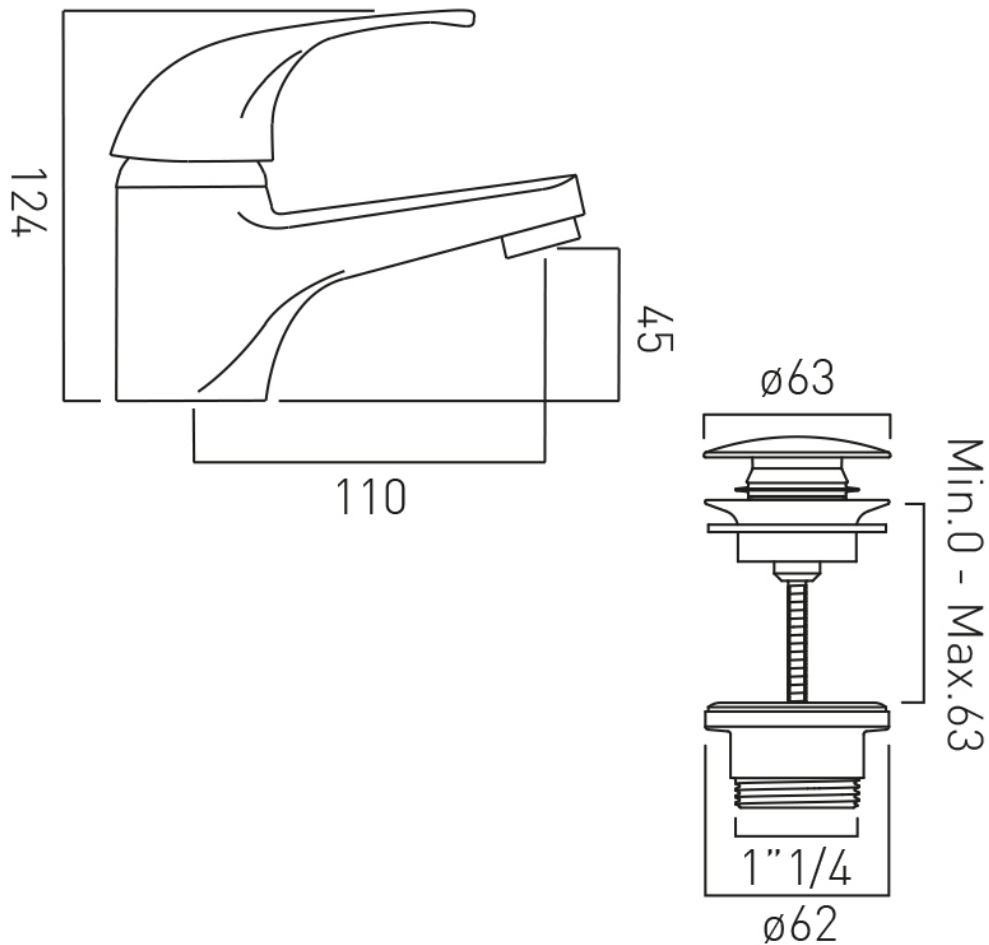

.....

TECHNICAL DRAWING

COLLECTION: MATRIX

PRODUCT CODE: AX-MAT-100/CC-CP

CONTACT

SALES: 01934 744466

AFTERSALES: 01934 745163

EMAIL: SALES@VADO.COM

WWW.VADO.COM/AXCES

AXCES
by VADO