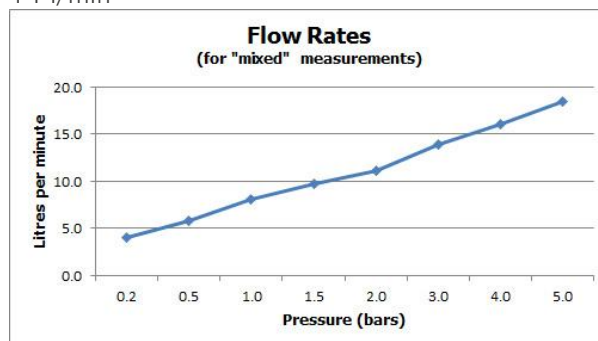

FINISH:

Chrome

FLOW REGULATOR:

FR-100/5-PLA

MINIMUM OPERATING PRESSURE:

0.2 bar LP

FLOW RATE AT 3.0 BAR FLOW PRESSURE:

14 l/min