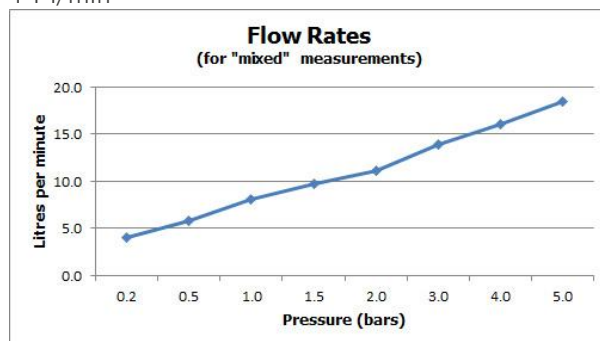

## FLOW RATE AT 3.0 BAR FLOW PRESSURE:

14 l/min