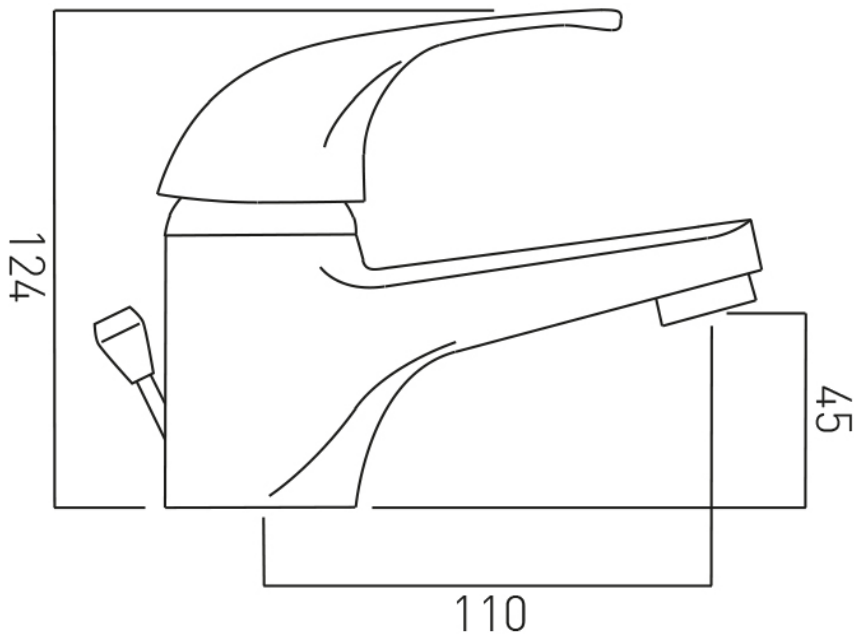

.....

TECHNICAL DRAWING

COLLECTION: MATRIX

PRODUCT CODE: AX-MAT-100-CP

CONTACT

SALES: 01934 744466

AFTERSALES: 01934 745163

EMAIL: SALES@VADO.COM

WWW.VADO.COM/AXCES

AXCES
by VADO