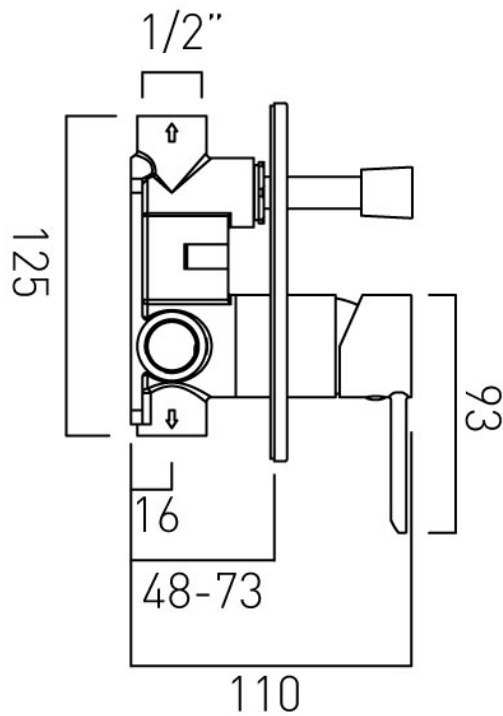

.....

TECHNICAL DRAWING

COLLECTION: KORE

PRODUCT CODE: AX-KOR-147A-CP

CONTACT

SALES: 01934 744466

AFTERSALES: 01934 745163

EMAIL: SALES@VADO.COM