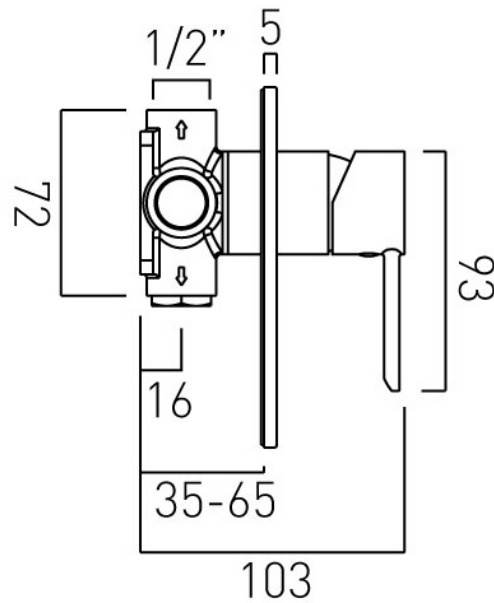

# TECHNICAL DRAWING

COLLECTION: KORE

PRODUCT CODE: AX-KOR-145A-CP