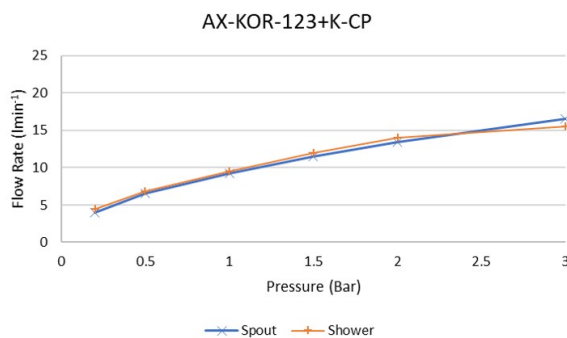

SPECIFICATION SHEET

COLLECTION: KORE
PRODUCT CODE: AX-KOR-123+K-CP

DESCRIPTION:

exposed bath shower mixer
single lever
wall mounted
with Neoperl water flow straightener
with Sirkel single function shower kit
ceramic cartridge W-001-N35
1/2" x 3/4" x 50mm eccentric threaded connections
minimum operating pressure 1.0 bar
MP

FINISH:

Chrome

MINIMUM OPERATING PRESSURE:

1.0 bar MP

FLOW RATE AT 3.0 BAR FLOW PRESSURE:

Bath: 22 l/m, Shower: 16.5 l/m

CONTACT

SALES: 01934 744466