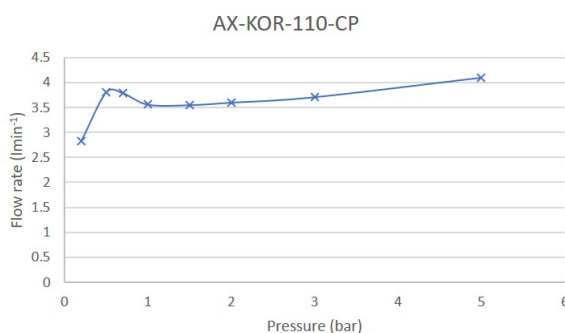

## DESCRIPTION:

mono bidet mixer  
single lever  
deck mounted  
with pop-up waste  
with Neoperl dual core aerator  
ceramic cartridge W-002-N35  
2 x 1/2" nut x 400mm flexipipe  
connections  
deck mount drill hole diameter 35mm  
minimum operating pressure 0.2 bar  
LP

## MINIMUM OPERATING PRESSURE:

0.2 bar LP

## FLOW RATE AT 3.0 BAR FLOW PRESSURE:

3.71 l/min