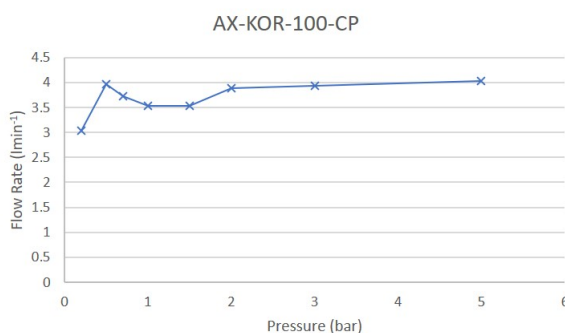

## MINIMUM OPERATING PRESSURE:

0.2 bar LP

## FLOW RATE AT 3.0 BAR FLOW PRESSURE:

3.93 l/m