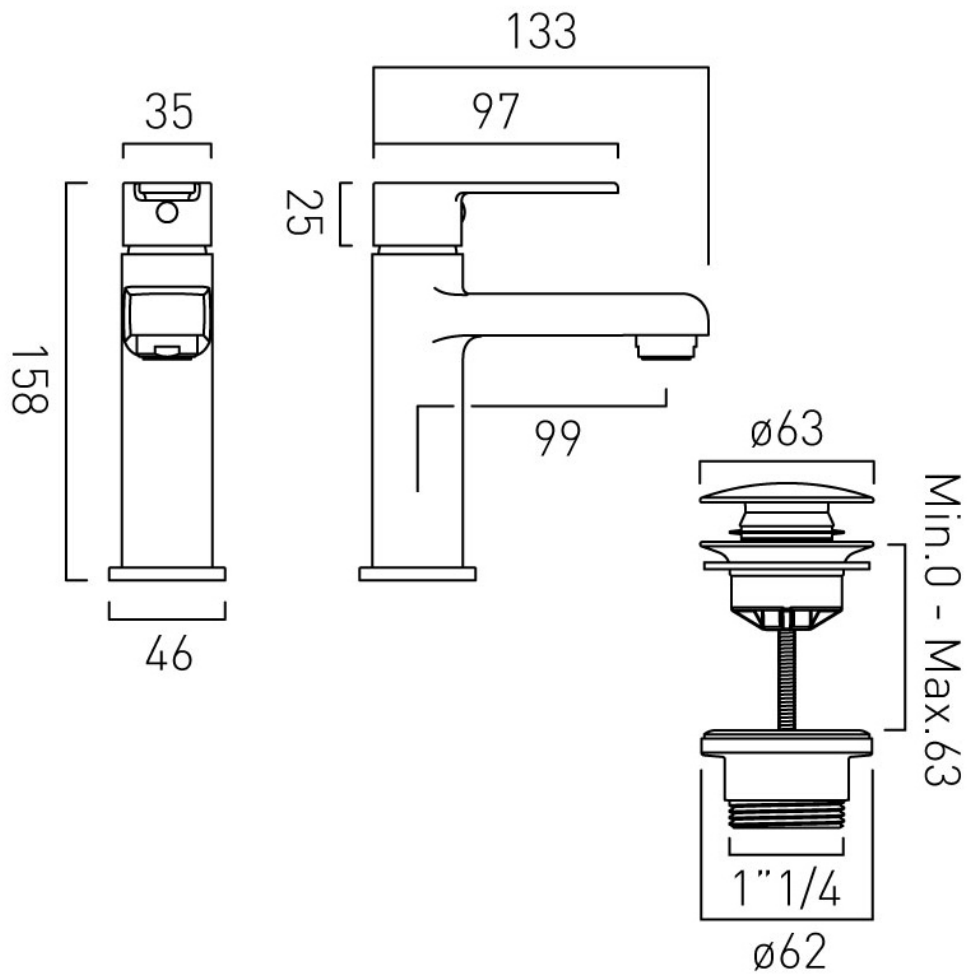

.....

TECHNICAL DRAWING

COLLECTION: IRLO

PRODUCT CODE: AX-IRO-100M/CC-CP

CONTACT

SALES: 01934 744466

AFTERSALES: 01934 745163

EMAIL: SALES@VADO.COM