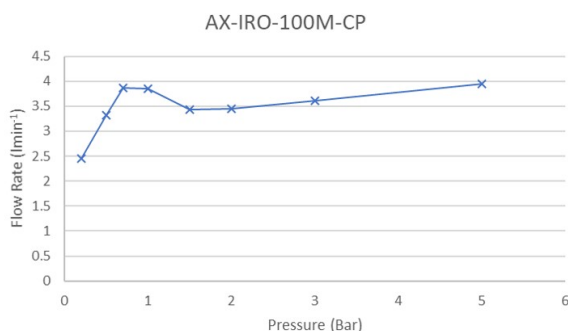

## DESCRIPTION:

mini mono basin mixer  
single lever  
deck mounted  
smooth bodied  
with push basin waste  
with Neoperl dual core aerator  
ceramic cartridge ION-100M-CAR  
2 x 1/2" nut x 400mm flexipipe  
connections  
deck mount drill hole diameter 32mm  
minimum operating pressure 0.5 bar  
LP

## MINIMUM OPERATING PRESSURE:

0.5 bar LP

## FLOW RATE AT 3.0 BAR FLOW PRESSURE:

3.61 l/min