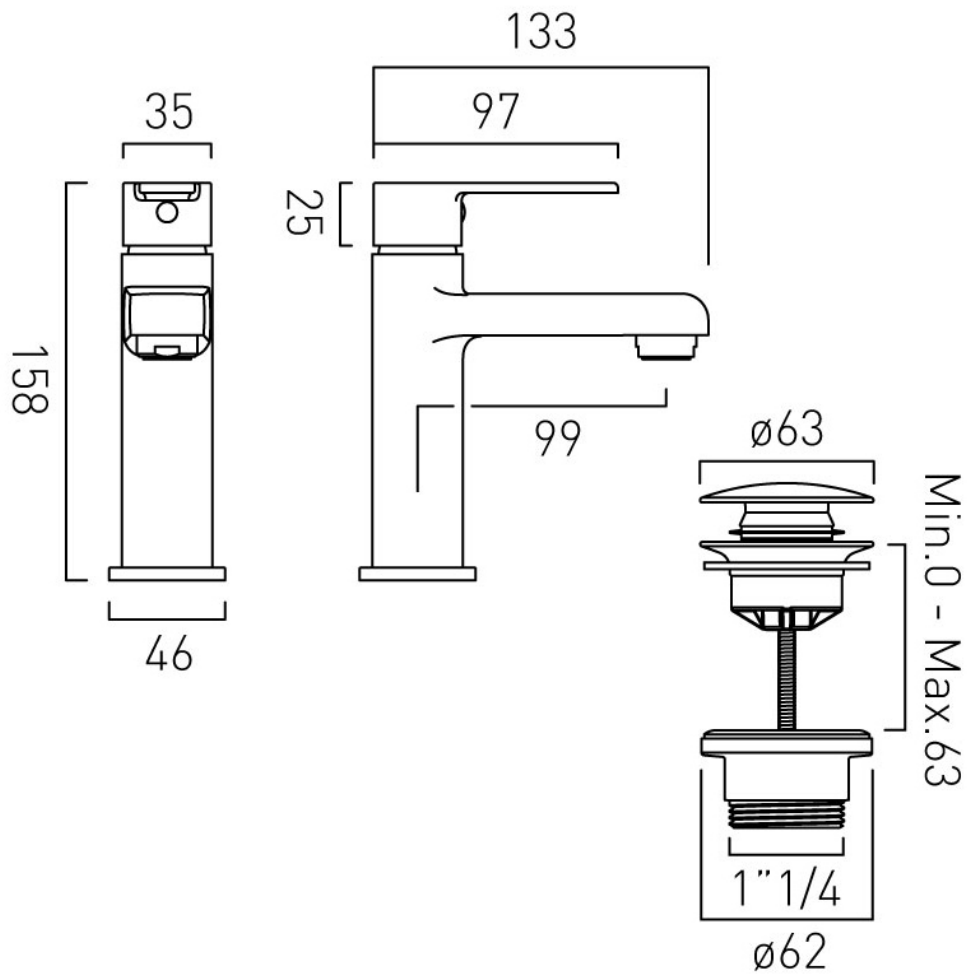

.....

TECHNICAL DRAWING

COLLECTION: IRLO

PRODUCT CODE: AX-IRO-100M/CC-CP

CONTACT

SALES: 01934 744466

AFTERSALES: 01934 745163

EMAIL: SALES@VADO.COM

WWW.VADO.COM/AXCES

AXCES
by VADO