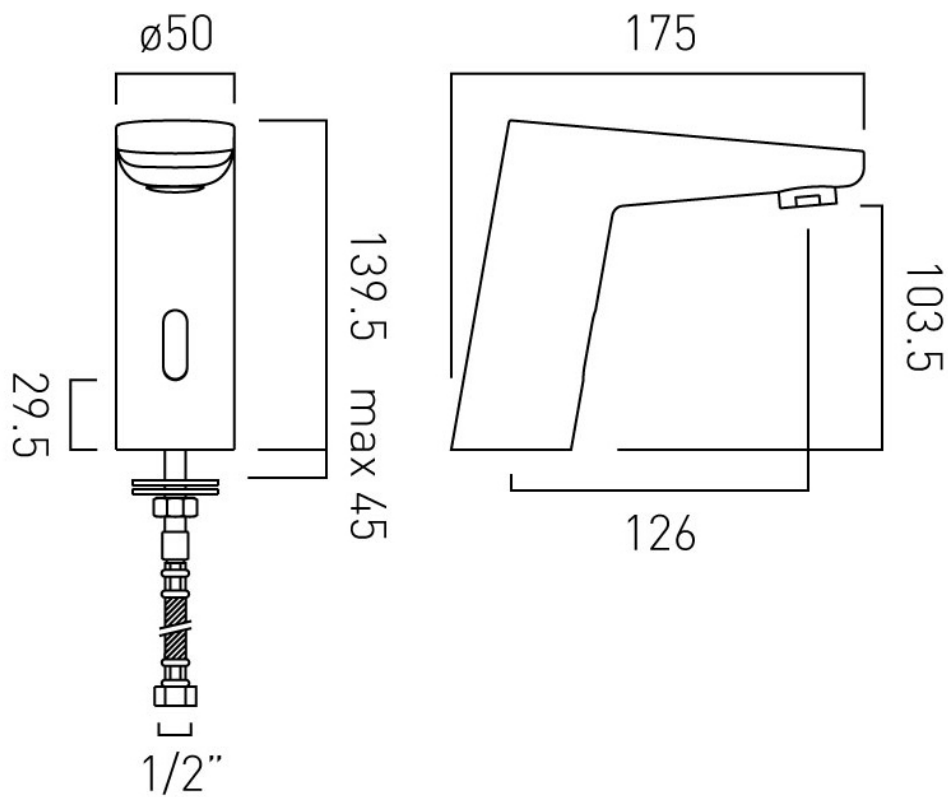

.....

TECHNICAL DRAWING

COLLECTION: PROJECT LINE

PRODUCT CODE: AX-IR-100/AVA-CP

CONTACT

SALES: 01934 744466

AFTERSALES: 01934 745163

EMAIL: SALES@VADO.COM

WWW.VADO.COM/AXCES

AXCES
by VADO