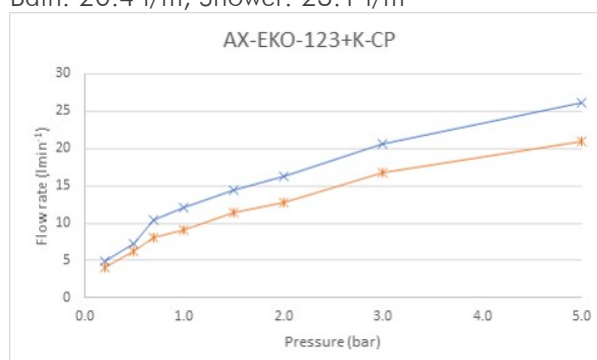

## DESCRIPTION:

exposed bath shower mixer  
single lever  
wall mounted  
with Neoperl water flow straightener  
with Bokx single function shower kit  
ceramic cartridge W-002-N35  
1/2" x 3/4" x 50mm eccentric threaded connections  
minimum operating pressure 1.0 bar MP

## FLOW RATE AT 3.0 BAR FLOW PRESSURE:

Bath: 20.4 l/m, Shower: 23.1 l/m