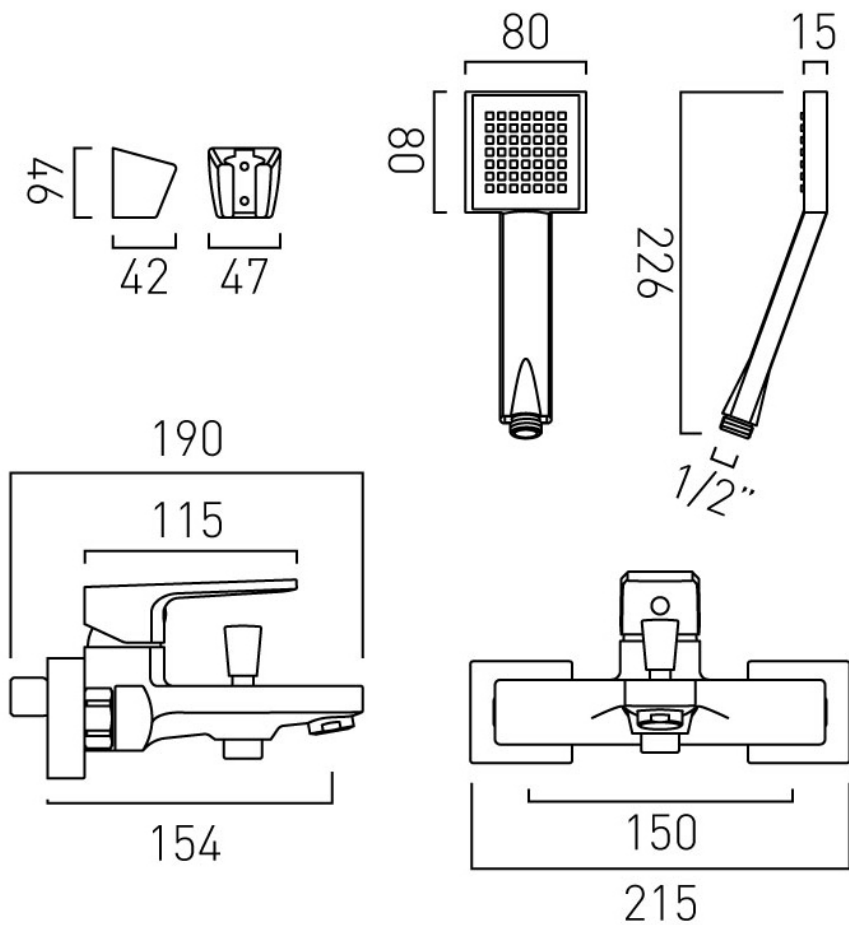

.....

TECHNICAL DRAWING

COLLECTION: EKKO

PRODUCT CODE: AX-EKO-123+K-CP

CONTACT

SALES: 01934 744466

AFTERSALES: 01934 745163

EMAIL: SALES@VADO.COM

WWW.VADO.COM/AXCES

AXCES
by VADO