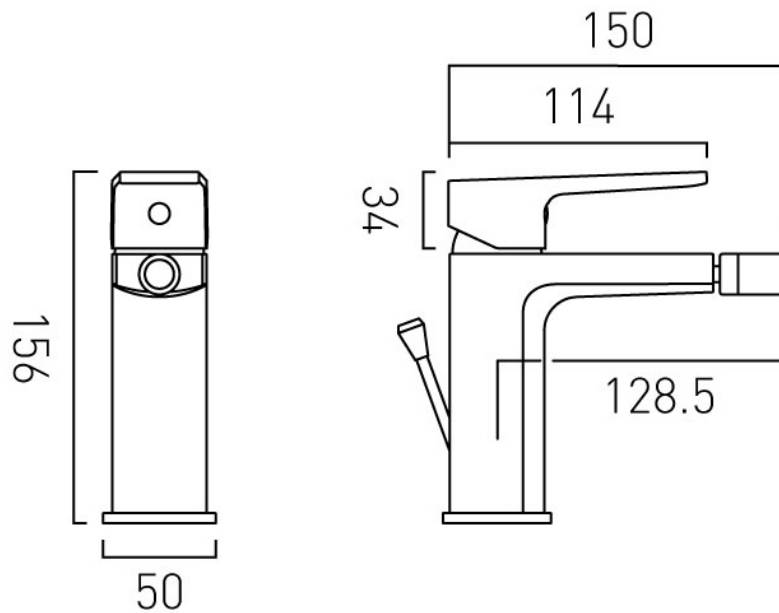

.....

SPECIFICATION SHEET

COLLECTION: EKKO
PRODUCT CODE: AX-EKO-110-CP

DESCRIPTION:

mono bidet mixer
single lever
deck mounted
with pop-up waste
with Neoperl water flow aerator
ceramic cartridge W-004-N35
2 x 1/2" nut x 400mm flexipipe
connections
deck mount drill hole diameter 32mm
minimum operating pressure 1.0 bar
MP

AFTERSALES: 01934 745163

EMAIL: SALES@VADO.COM

WWW.VADO.COM/AXCES

AXCES
by VADO

.....

TECHNICAL DRAWING

COLLECTION: EKKO

PRODUCT CODE: AX-EKO-110-CP