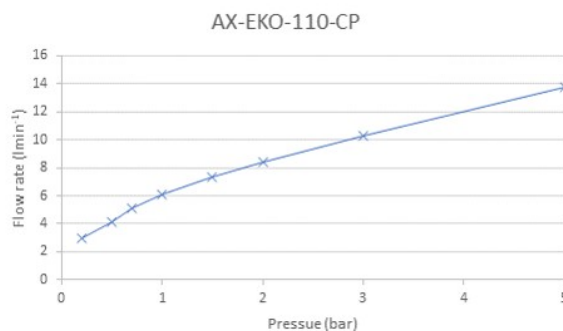

.....

SPECIFICATION SHEET

COLLECTION: EKKO
PRODUCT CODE: AX-EKO-110-CP

DESCRIPTION:

mono bidet mixer
single lever
deck mounted
with pop-up waste
with Neoperl water flow aerator
ceramic cartridge W-004-N35
2 x 1/2" nut x 400mm flexipipe
connections
deck mount drill hole diameter 32mm
minimum operating pressure 1.0 bar
MP

FINISH:

Chrome

MINIMUM OPERATING PRESSURE:

1.0 bar MP

FLOW RATE AT 3.0 BAR FLOW PRESSURE:

10.25 l/m

CONTACT

SALES: 01934 744466