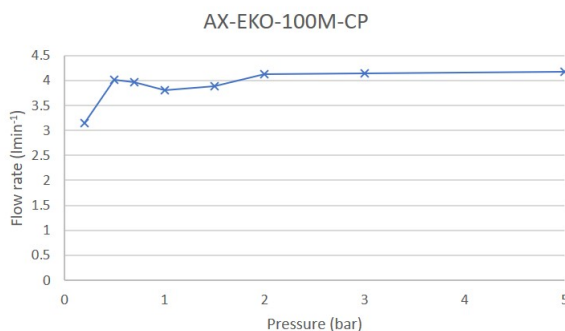

.....

SPECIFICATION SHEET

COLLECTION: EKKO
PRODUCT CODE: AX-EKO-100M/CC-CP

DESCRIPTION:

mini mono basin mixer
single lever
deck mounted
smooth bodied
with push basin waste
with Neoperl dual core aerator
ceramic cartridge W-004-N35
2 x 1/2" nut x 400mm flexipipe
connections
deck mount drill hole diameter 32mm
minimum operating pressure 0.2 bar
LP

FINISH:

Chrome

MINIMUM OPERATING PRESSURE:

0.2 bar LP

FLOW RATE AT 3.0 BAR FLOW PRESSURE:

4.1

CONTACT

SALES: 01934 744466