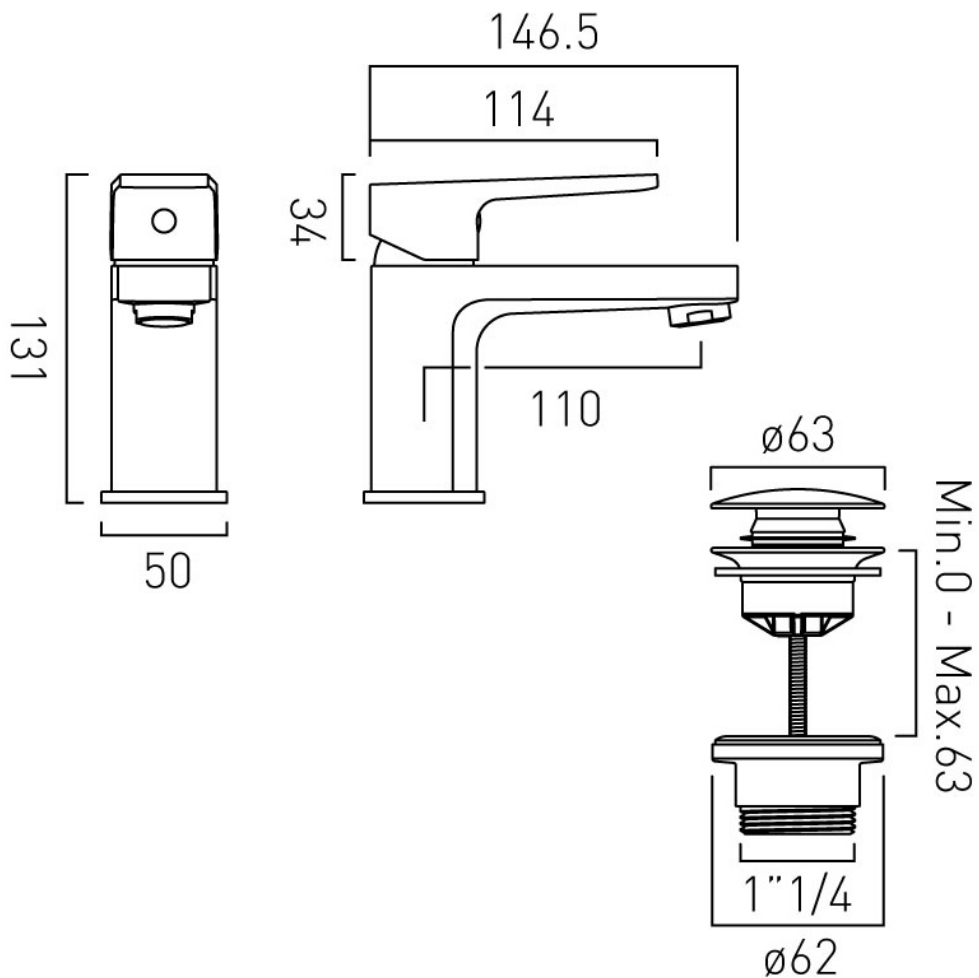

.....

SPECIFICATION SHEET

COLLECTION: EKKO
PRODUCT CODE: AX-EKO-100M/CC-CP

DESCRIPTION:

mini mono basin mixer
single lever
deck mounted
smooth bodied
with push basin waste
with Neoperl dual core aerator
ceramic cartridge W-004-N35
2 x 1/2" nut x 400mm flexipipe
connections
deck mount drill hole diameter 32mm
minimum operating pressure 0.2 bar
LP

AFTERSALES: 01934 745163

EMAIL: SALES@VADO.COM

WWW.VADO.COM/AXCES

AXCES
by VADO

.....

TECHNICAL DRAWING

COLLECTION: EKKO

PRODUCT CODE: AX-EKO-100M/CC-CP