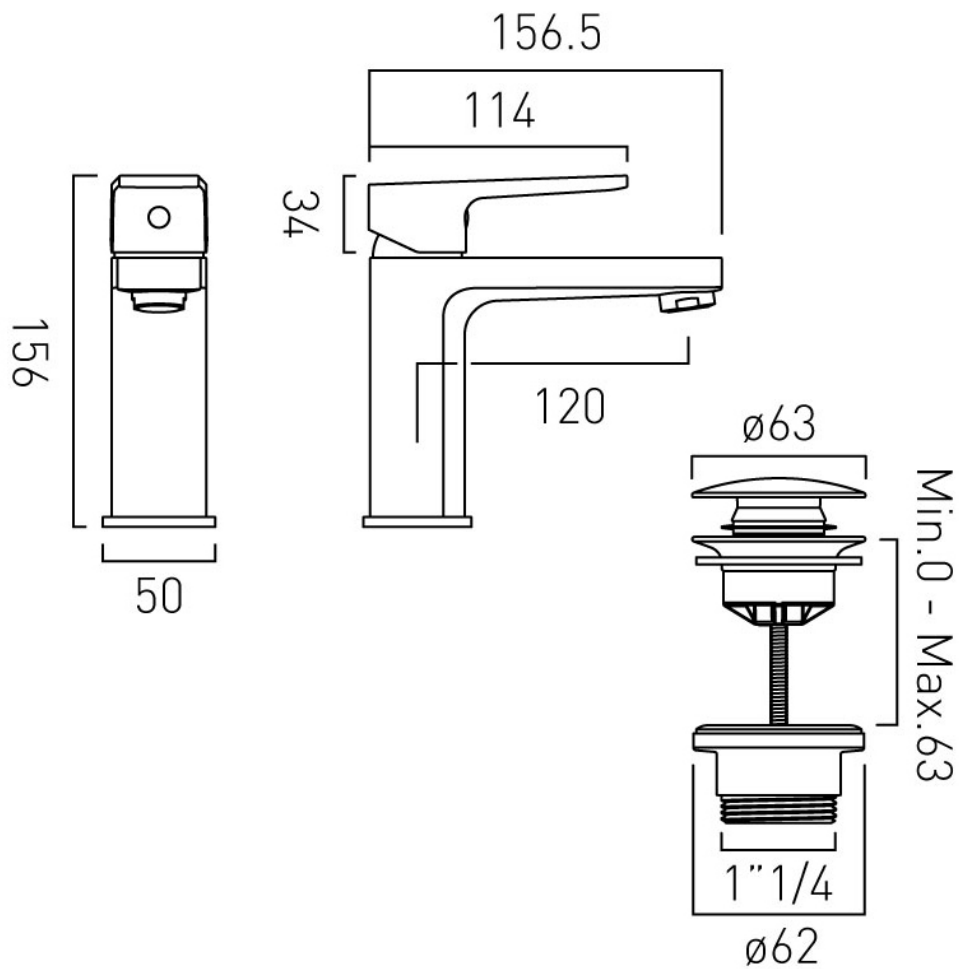

.....

SPECIFICATION SHEET

COLLECTION: EKKO
PRODUCT CODE: AX-EKO-100/CC-CP

DESCRIPTION:

mono basin mixer
single lever
deck mounted
smooth bodied
with push basin waste
with Neoperl dual core aerator
ceramic cartridge W-004-N35
2 x 1/2" nut x 400mm flexipipe
connections
deck mount drill hole diameter 32mm
minimum operating pressure 0.2 bar
LP

AFTERSALES: 01934 745163

EMAIL: SALES@VADO.COM

WWW.VADO.COM/AXCES

AXCES
by VADO

.....

TECHNICAL DRAWING

COLLECTION: EKKO

PRODUCT CODE: AX-EKO-100/CC-CP