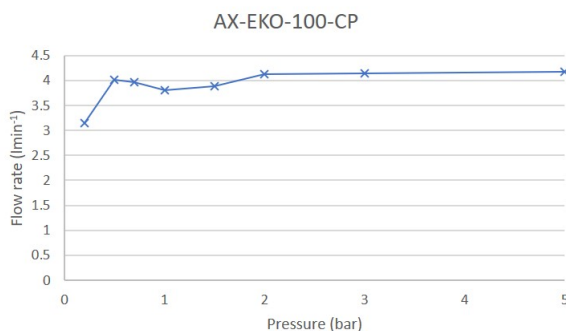

.....

SPECIFICATION SHEET

COLLECTION: EKKO
PRODUCT CODE: AX-EKO-100/CC-CP

DESCRIPTION:

mono basin mixer
single lever
deck mounted
smooth bodied
with push basin waste
with Neoperl dual core aerator
ceramic cartridge W-004-N35
2 x 1/2" nut x 400mm flexipipe
connections
deck mount drill hole diameter 32mm
minimum operating pressure 0.2 bar
LP

FINISH:

Chrome

MINIMUM OPERATING PRESSURE:

0.2 bar LP

FLOW RATE AT 3.0 BAR FLOW PRESSURE:

4.1 l/m

CONTACT

SALES: 01934 744466