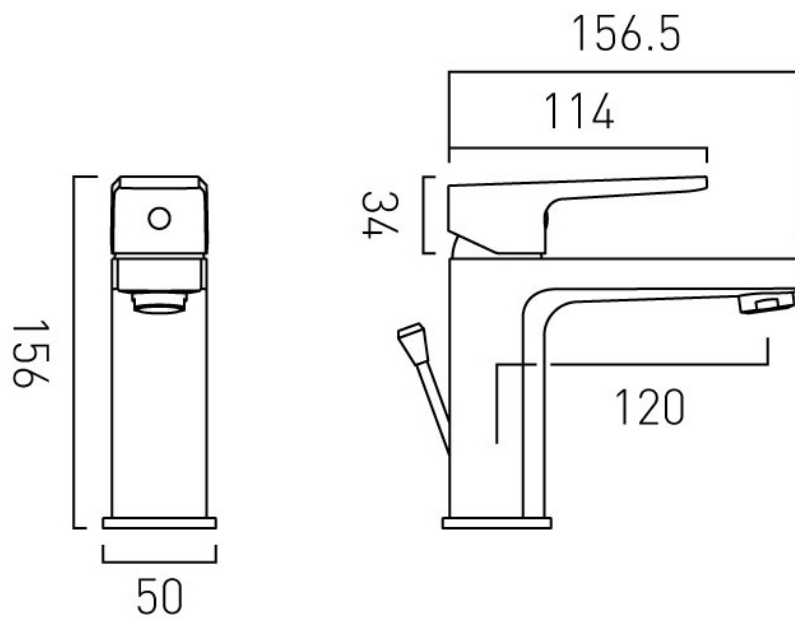

.....

TECHNICAL DRAWING

COLLECTION: EKKO

PRODUCT CODE: AX-EKO-100-CP

CONTACT

SALES: 01934 744466

AFTERSALES: 01934 745163

EMAIL: SALES@VADO.COM

WWW.VADO.COM/AXCES

AXCES
by VADO