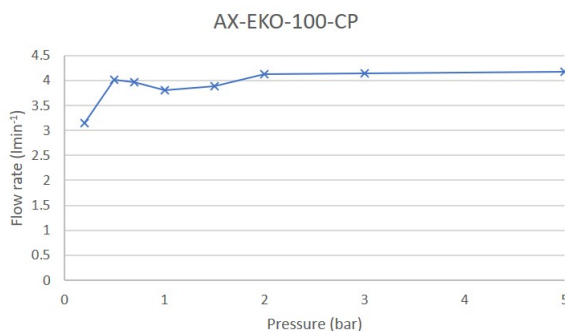

.....

SPECIFICATION SHEET

COLLECTION: EKKO
PRODUCT CODE: AX-EKO-100-CP

DESCRIPTION:

mono basin mixer
single lever
deck mounted
with pop-up waste
with Neoperl dual core aerator
ceramic cartridge W-004-N35
2 x 1/2" nut x 400mm flexipipe
connections
deck mount drill hole diameter 32mm
minimum operating pressure 0.2 bar
LP

FINISH:

Chrome

MINIMUM OPERATING PRESSURE:

0.2 bar LP

FLOW RATE AT 3.0 BAR FLOW PRESSURE:

4.1 l/m

CONTACT

SALES: 01934 744466