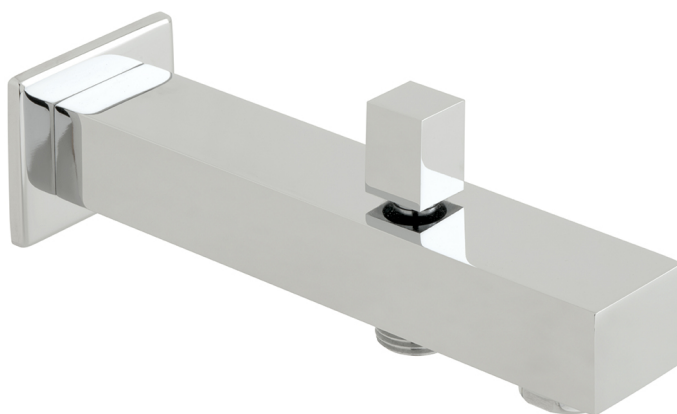

SPECIFICATION SHEET

COLLECTION: BOKX

PRODUCT CODE: AX-BOK-140/SQ/DIV

DESCRIPTION:

square bath spout with integrated diverter
wall mounted
1/2" male inlet
1 x 1/2" shower outlet
minimum operating pressure 1.0 bar MP

FINISH:

Chrome

MINIMUM OPERATING PRESSURE:

1.0 bar MP

tel: 01934 744466
email: sales@vado.com
www.vado.com

where inspiration flows
taps | showering | accessories