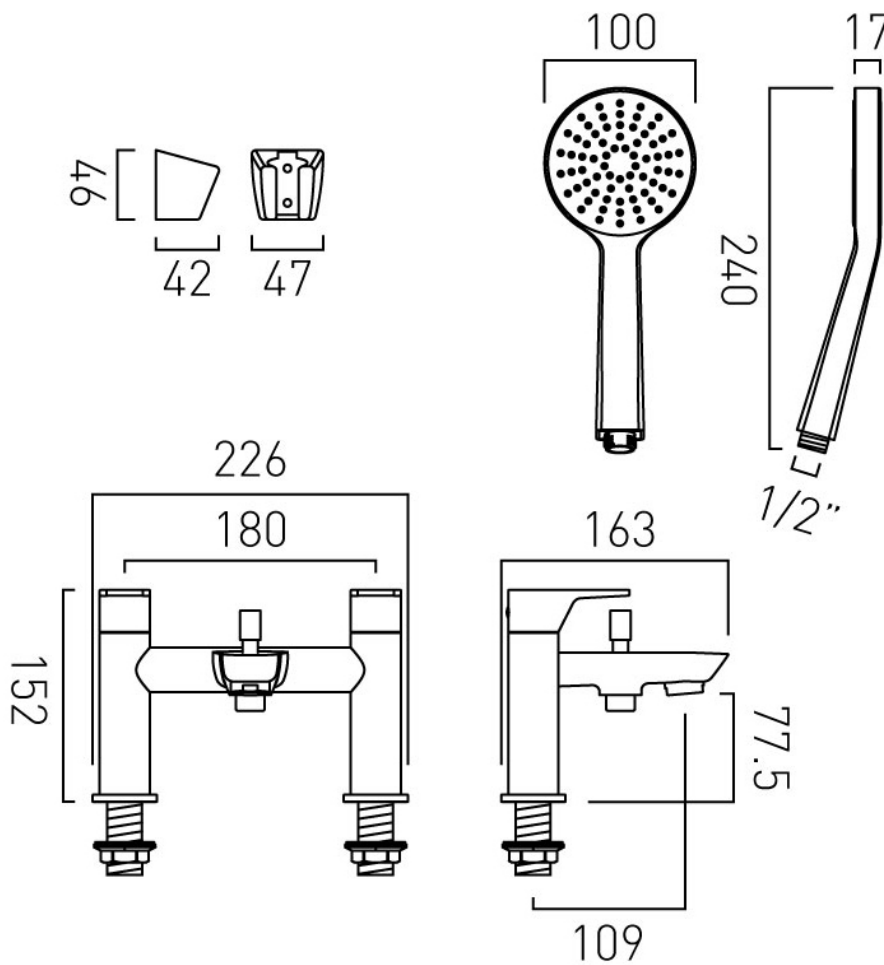

.....

TECHNICAL DRAWING

COLLECTION: AVA

PRODUCT CODE: AX-AVA-130+K-CP

CONTACT

SALES: 01934 744466

AFTERSALES: 01934 745163

EMAIL: SALES@VADO.COM

WWW.VADO.COM/AXCES

AXCES
by VADO