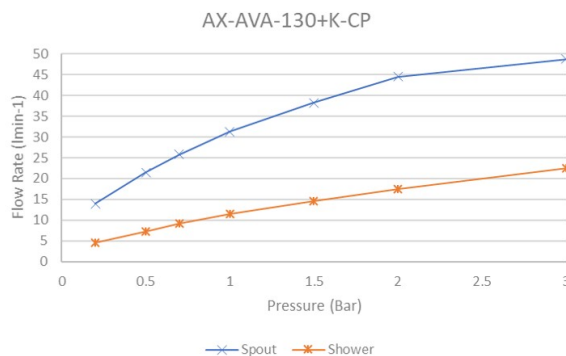

## DESCRIPTION:

2 hole bath shower mixer  
deck mounted  
with Neoperl water flow straightener  
with Sirkel single function shower kit  
cold ceramic cartridge ION-  
VALVE/CD/CL-3/4  
hot ceramic cartridge ION-  
VALVE/CD/HT-3/4  
2 x 3/4" male threaded connections  
deck mount drill hole diameter  
28-30mm  
minimum operating pressure 0.2 bar  
LP

## FINISH:

Chrome  
0.2 bar LP

## FLOW RATE AT 3.0 BAR FLOW PRESSURE:

Bath: 48.8 l/m, Shower: 22.5 l/m