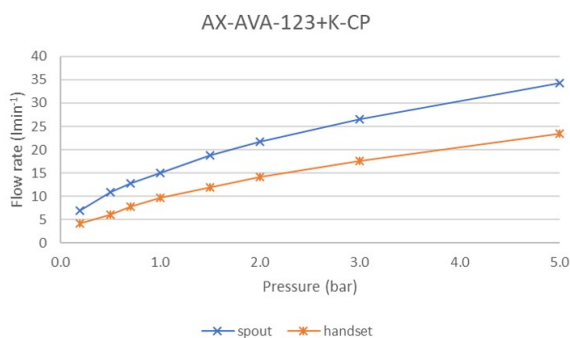

SPECIFICATION SHEET

COLLECTION: AVA
PRODUCT CODE: AX-AVA-123+K-CP

DESCRIPTION:

exposed bath shower mixer
single lever
wall mounted
with Neoperl water flow straightener
with Sirkel single function shower kit
ceramic cartridge W-001-N35
1/2" x 3/4" x 50mm eccentric threaded connections
minimum operating pressure 1.0 bar MP

FINISH:

Chrome

MINIMUM OPERATING PRESSURE:

1.0 bar MP

FLOW RATE AT 3.0 BAR FLOW PRESSURE:

Bath: 34.3 l/m, Shower: 23.5 l/m

CONTACT

SALES: 01934 744466