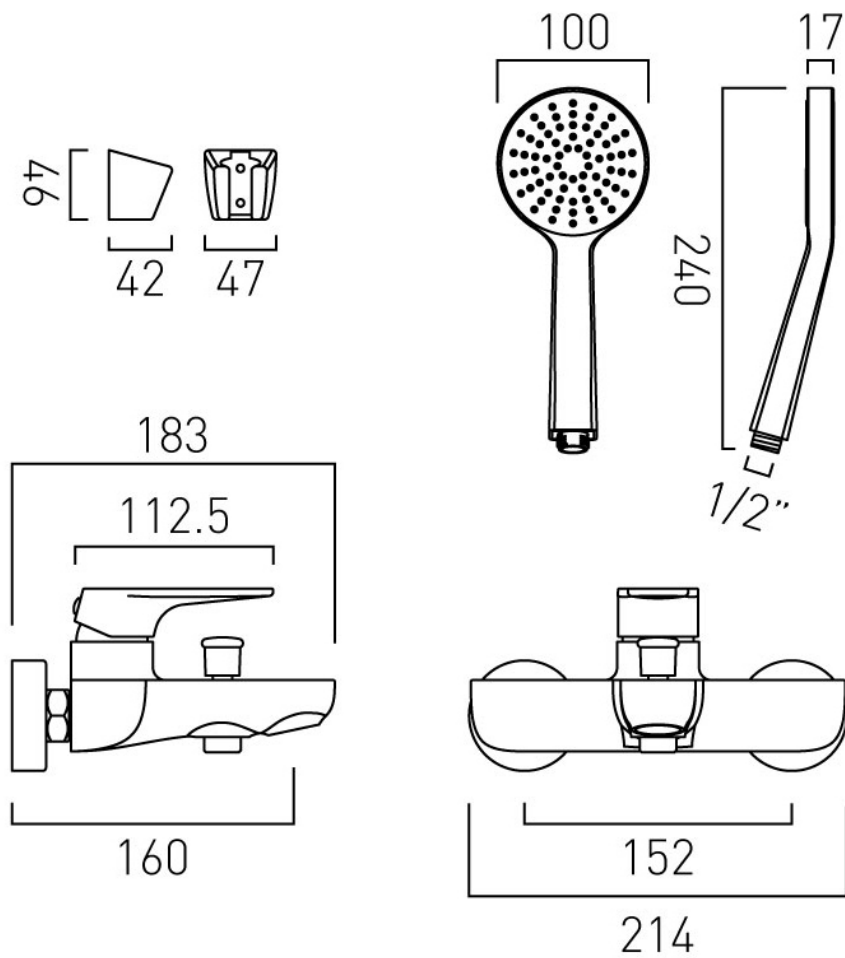

SPECIFICATION SHEET

COLLECTION: AVA
PRODUCT CODE: AX-AVA-123+K-CP

DESCRIPTION:

exposed bath shower mixer
single lever
wall mounted
with Neoperl water flow straightener
with Sirkel single function shower kit
ceramic cartridge W-001-N35
1/2" x 3/4" x 50mm eccentric threaded connections
minimum operating pressure 1.0 bar MP

FINISH:

Chrome

MINIMUM OPERATING PRESSURE:

1.0 bar MP

FLOW RATE AT 3.0 BAR FLOW PRESSURE:

Bath: 34.3 l/m, Shower: 23.5 l/m

CONTACT

SALES: 01934 744466

AFTERSALES: 01934 745163

EMAIL: SALES@VADO.COM

WWW.VADO.COM/AXCES

AXCES
by VADO

.....

TECHNICAL DRAWING

COLLECTION: AVA

PRODUCT CODE: AX-AVA-123+K-CP