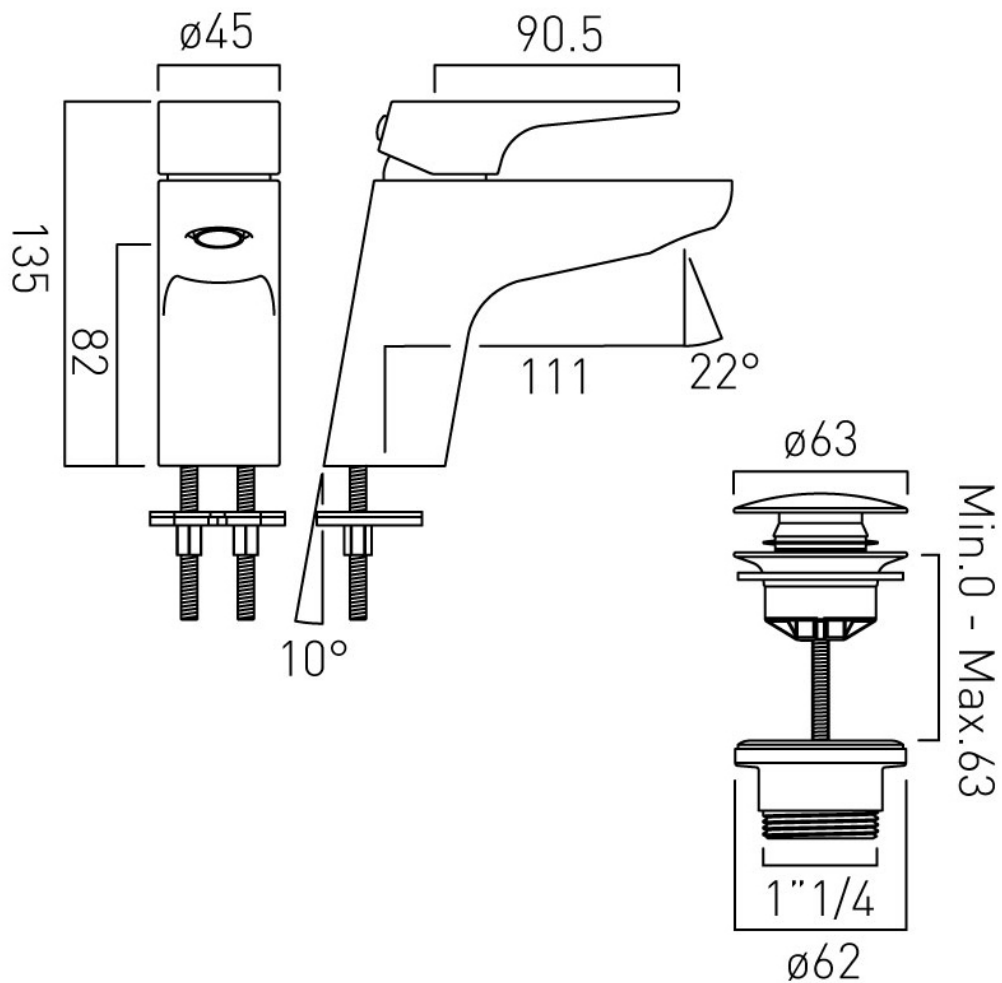

.....

TECHNICAL DRAWING

COLLECTION: AVA

PRODUCT CODE: AX-AVA-100/CC-CP

CONTACT

SALES: 01934 744466

AFTERSALES: 01934 745163

EMAIL: SALES@VADO.COM

WWW.VADO.COM/AXCES

AXCES
by VADO