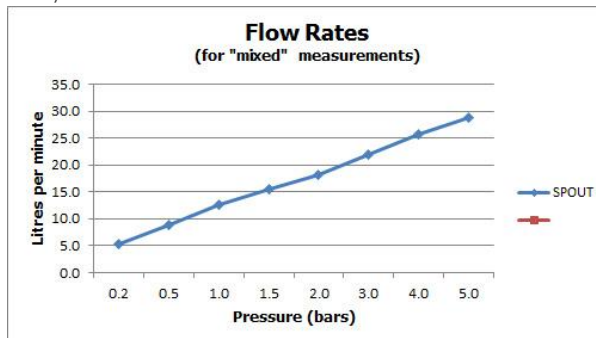

## FLOW RATE AT 3.0 BAR FLOW PRESSURE:

22 l/min