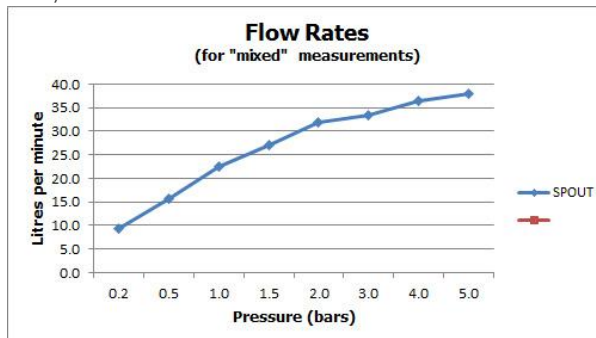

FINISH:

Chrome

FLOW REGULATOR:

FR-106/4-PLA

MINIMUM OPERATING PRESSURE:

0.2 bar LP

FLOW RATE AT 3.0 BAR FLOW PRESSURE:

33 l/min