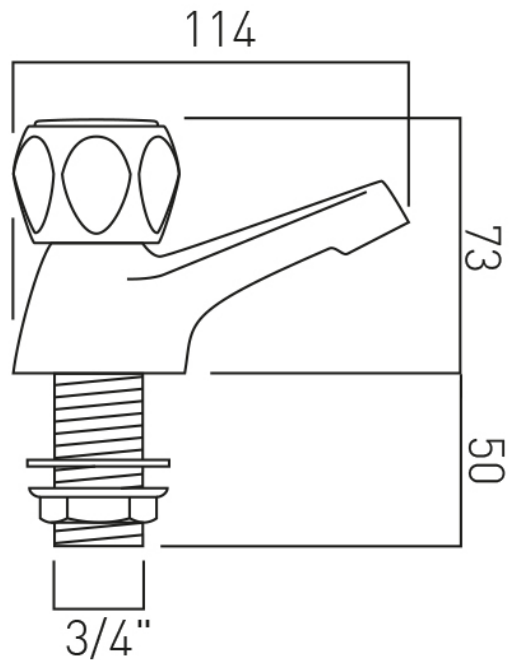

.....

TECHNICAL DRAWING

COLLECTION: ASTRA

PRODUCT CODE: AX-AST-336-CP

CONTACT

SALES: 01934 744466

AFTERSALES: 01934 745163

EMAIL: SALES@VADO.COM

WWW.VADO.COM/AXCES

AXCES
by VADO