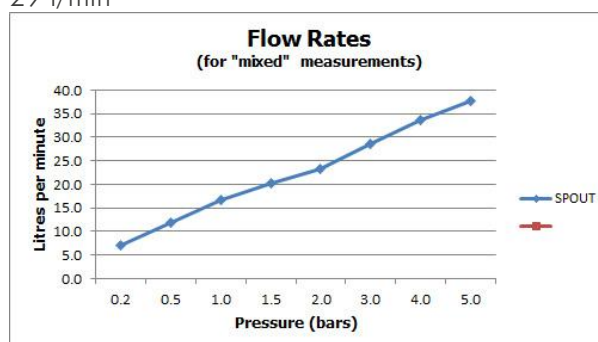

FINISH:

Chrome

MINIMUM OPERATING PRESSURE:

0.2 bar LP

FLOW RATE AT 3.0 BAR FLOW PRESSURE:

29 l/min

CONTACT

SALES: 01934 744466