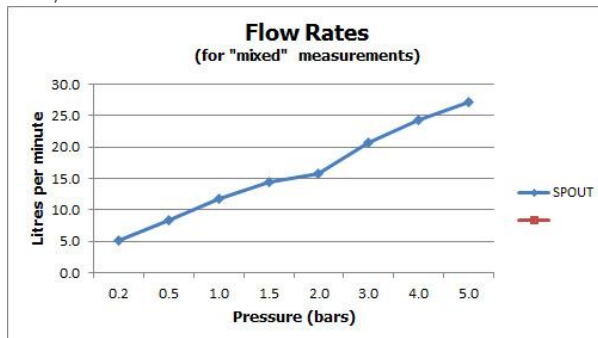

FINISH:

Chrome

FLOW REGULATOR:

FR-106/4-PLA

MINIMUM OPERATING PRESSURE:

0.2 bar LP

FLOW RATE AT 3.0 BAR FLOW PRESSURE:

21 l/min