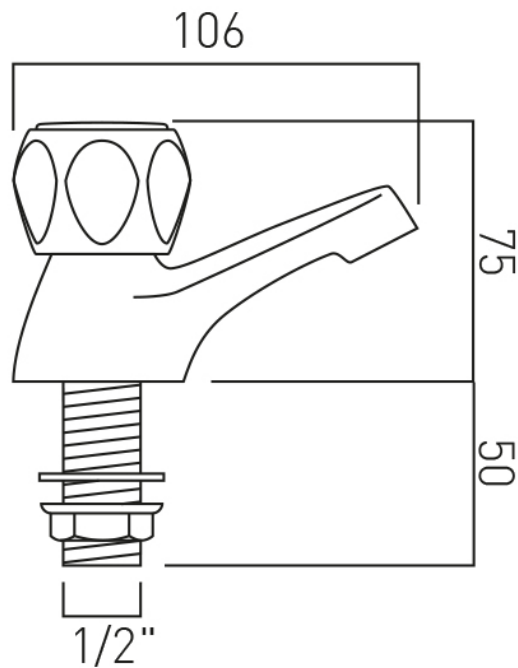

.....

TECHNICAL DRAWING

COLLECTION: ASTRA

PRODUCT CODE: AX-AST-306-CP

CONTACT

SALES: 01934 744466

AFTERSALES: 01934 745163

EMAIL: SALES@VADO.COM

WWW.VADO.COM/AXCES

AXCES
by VADO