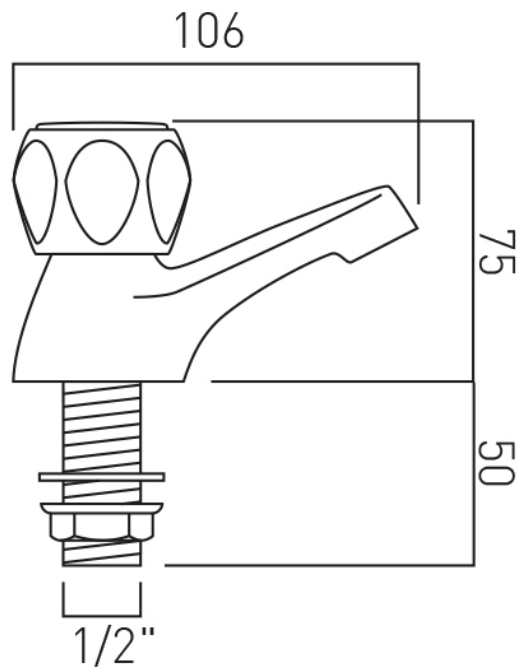

.....

TECHNICAL DRAWING

COLLECTION: ASTRA

PRODUCT CODE: AX-AST-206/CL/CD-CP

CONTACT

SALES: 01934 744466

AFTERSALES: 01934 745163

EMAIL: SALES@VADO.COM

WWW.VADO.COM/AXCES

AXCES
by VADO