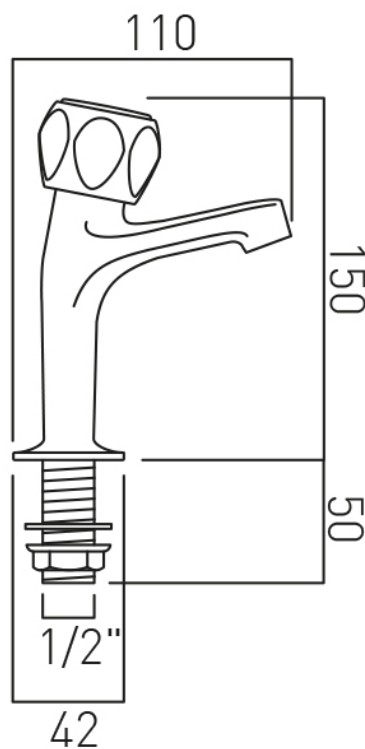

.....

SPECIFICATION SHEET

COLLECTION: ASTRA
PRODUCT CODE: AX-AST-156/CD-CP

DESCRIPTION:

Astra
high neck sink pillar taps
deck mounted
with water flow straightener
cold ceramic cartridge C-201-RTC
hot ceramic cartridge C-201-LTC
standard cartridge for AST-1 only
C-102-STD
1/2" x 50mm threaded connections
deck mount drill hole diameter 22mm
minimum operating pressure 0.2 bar
LP

FINISH:

Chrome

FLOW REGULATOR:

FR-106/4-PLA

MINIMUM OPERATING PRESSURE:

0.2 bar LP

CONTACT

SALES: 01934 744466

AFTERSALES: 01934 745163

EMAIL: SALES@VADO.COM

WWW.VADO.COM/AXCES

AXCES
by VADO

.....

TECHNICAL DRAWING

COLLECTION: ASTRA

PRODUCT CODE: AX-AST-156/CD-CP