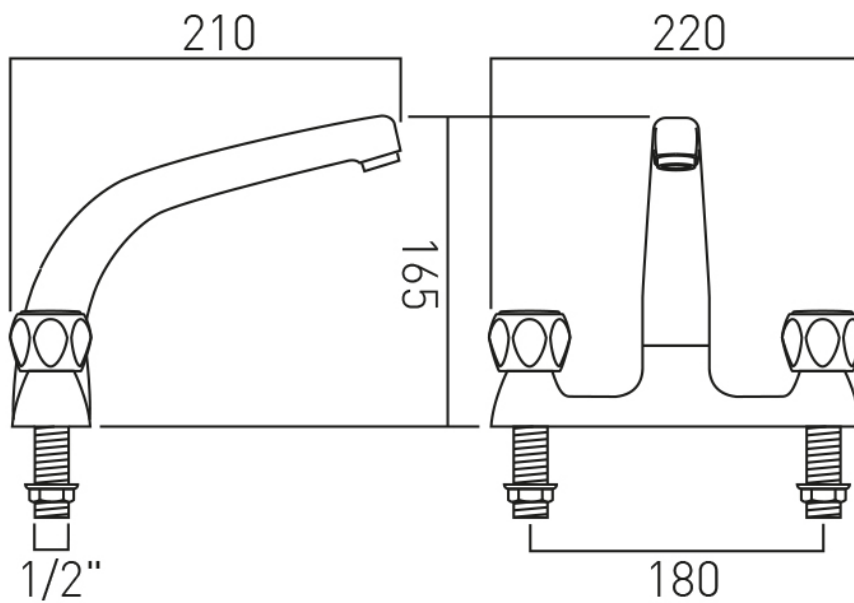

.....

TECHNICAL DRAWING

COLLECTION: ASTRA

PRODUCT CODE: AX-AST-153-CP

CONTACT

SALES: 01934 744466

AFTERSALES: 01934 745163

EMAIL: SALES@VADO.COM

WWW.VADO.COM/AXCES

AXCES
by VADO