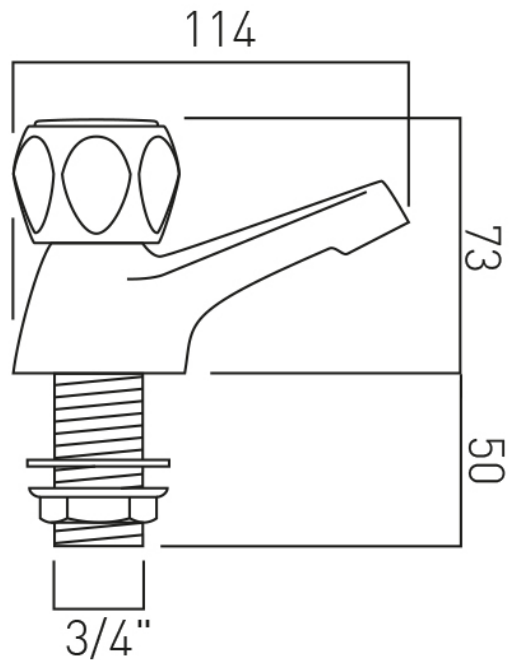

.....

TECHNICAL DRAWING

COLLECTION: ASTRA

PRODUCT CODE: AX-AST-136-CP

CONTACT

SALES: 01934 744466

AFTERSALES: 01934 745163

EMAIL: SALES@VADO.COM

WWW.VADO.COM/AXCES

AXCES
by VADO