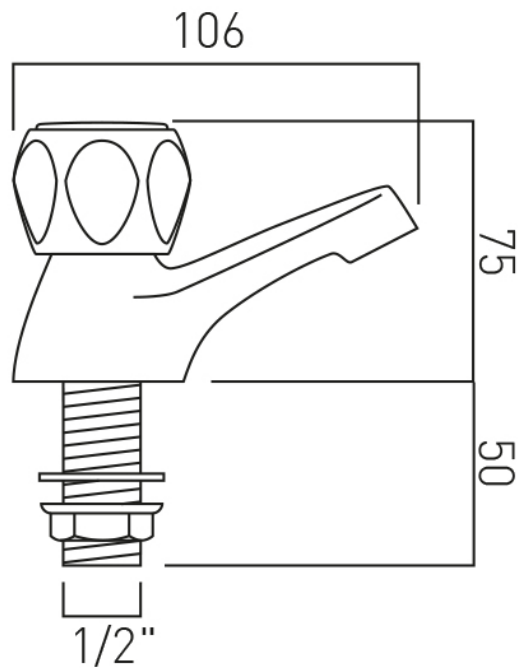

.....

TECHNICAL DRAWING

COLLECTION: ASTRA

PRODUCT CODE: AX-AST-106-CP

CONTACT

SALES: 01934 744466

AFTERSALES: 01934 745163

EMAIL: SALES@VADO.COM

WWW.VADO.COM/AXCES

AXCES
by VADO