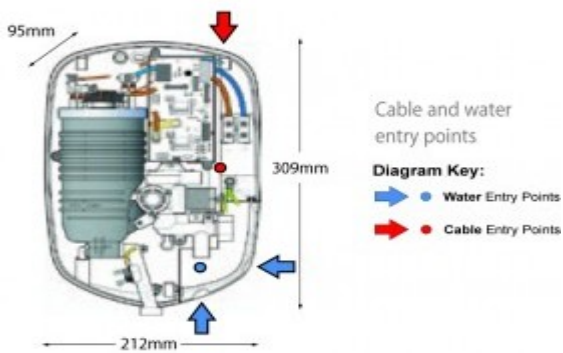

where inspiration flows
taps | showering | accessories

technical sheet

8.5kW model: chrome: product code:
ELS-CHR-85-CP

9.5kW model: chrome: product code:
ELS-CHR-95-CP

technical drawing:

description: all chrome stylish slimline electric shower, 8.5kW and 9.5kW models available. Please refer to the VADO electric showers catalogue for technical information.