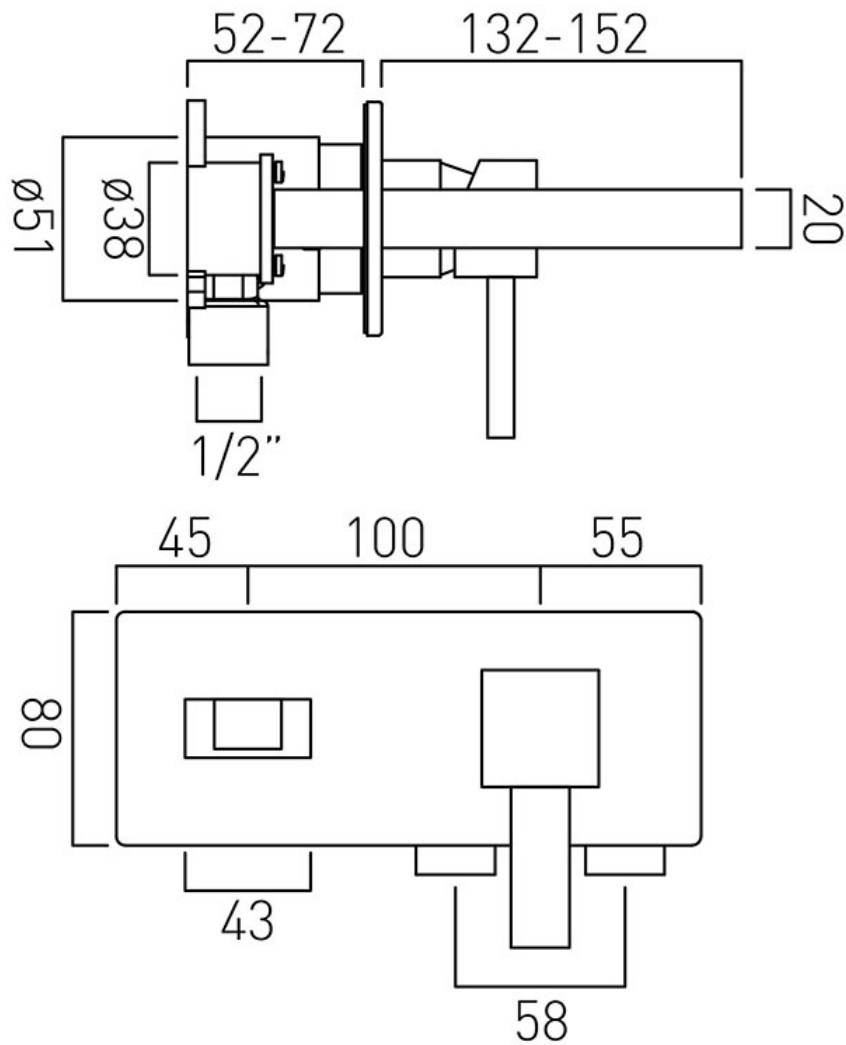

# TECHNICAL DRAWING

**COLLECTION:** Té FALLS

**PRODUCT CODE:** TEF-109S/A-C/P

tel: 01934 744466  
email: sales@vado.com  
www.vado.com

**where inspiration flows**  
taps | showering | accessories