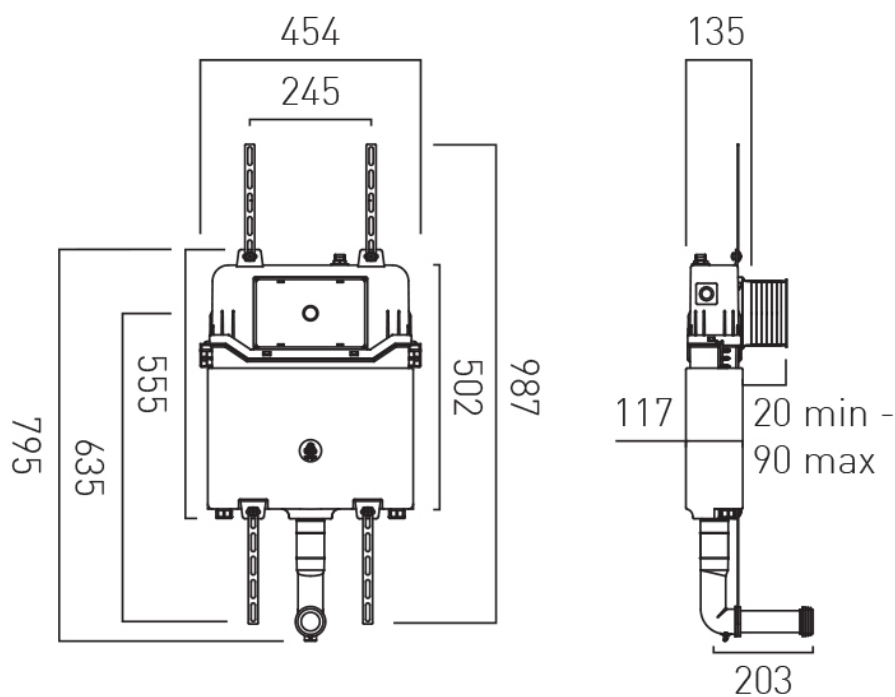

# TECHNICAL DRAWING

**COLLECTION:** FLUSH CISTERNS AND PLATES

**PRODUCT CODE:** WG-095-C

tel: 01934 744466  
email: sales@vado.com  
www.vado.com

**where inspiration flows**  
taps | showering | accessories