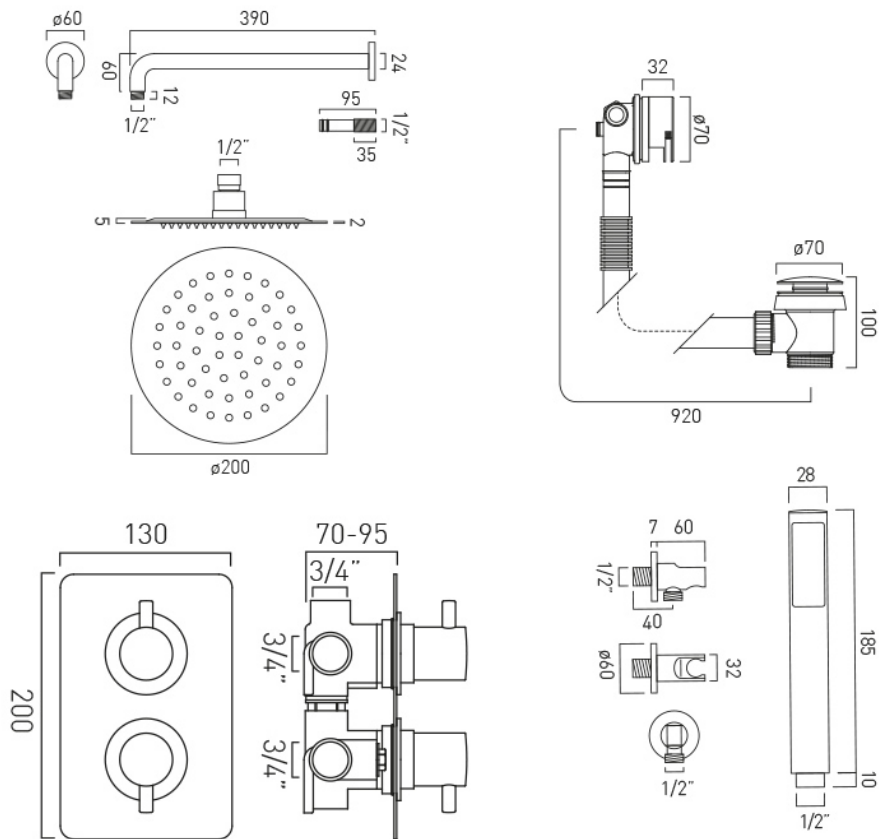

TECHNICAL DRAWING

COLLECTION: CELSIUS

PRODUCT CODE: DX-173252-CELSQ-CP

tel: 01934 744466
email: sales@vado.com
www.vado.com

where inspiration flows
taps | showering | accessories