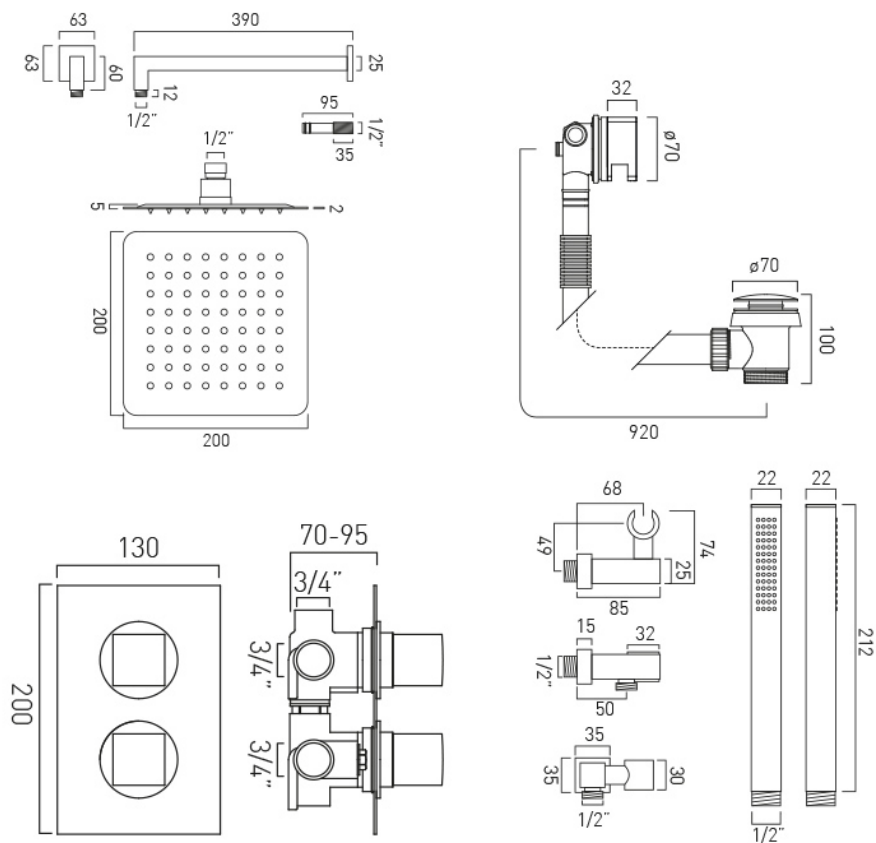

TECHNICAL DRAWING

COLLECTION: DX

PRODUCT CODE: DX-173252-MIX-CP

tel: 01934 744466
email: sales@vado.com
www.vado.com

where inspiration flows
taps | showering | accessories