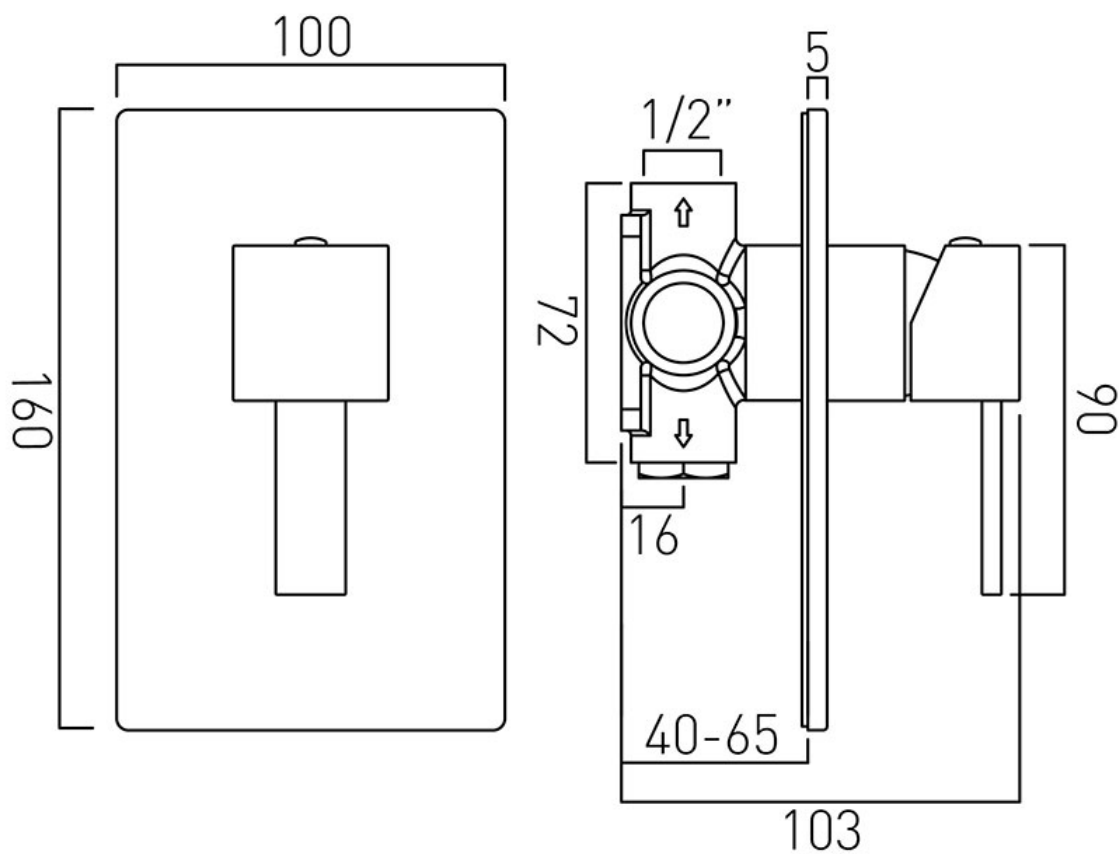

TECHNICAL DRAWING

COLLECTION: Té

PRODUCT CODE: TE-145A-C/P

tel: 01934 744466
email: sales@vado.com
www.vado.com

where inspiration flows
taps | showering | accessories