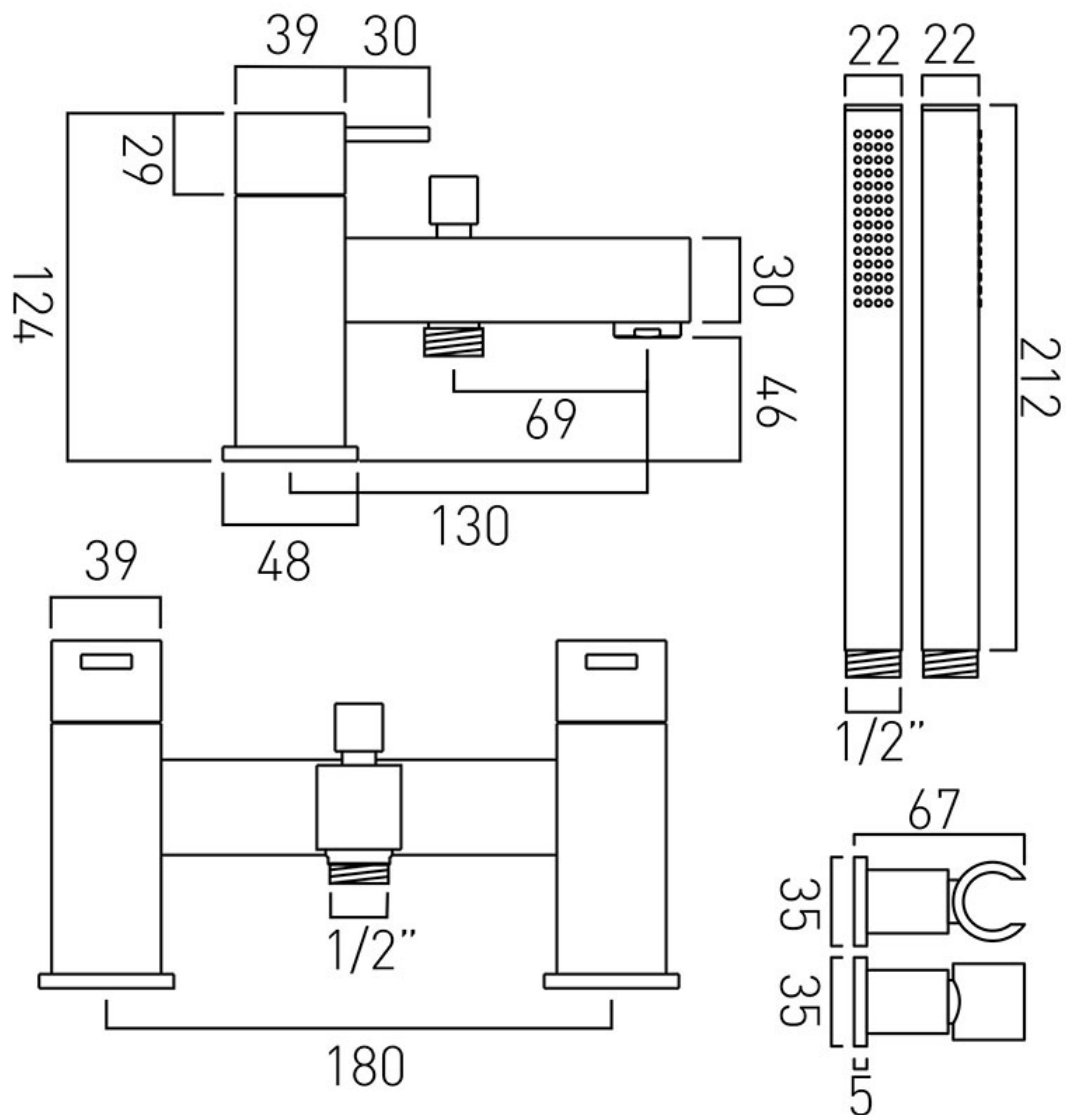

TECHNICAL DRAWING

COLLECTION: Té

PRODUCT CODE: TE-130+K-C/P

tel: 01934 744466
email: sales@vado.com
www.vado.com

where inspiration flows
taps | showering | accessories