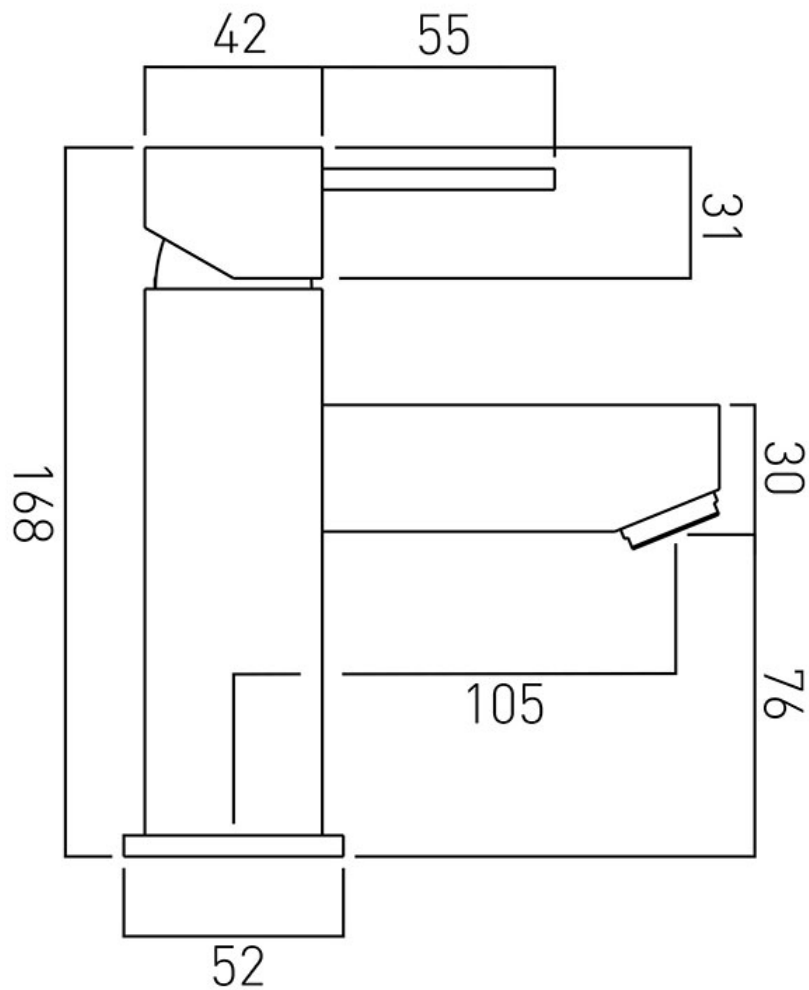

TECHNICAL DRAWING

COLLECTION: Té

PRODUCT CODE: TE-100/SB-C/P

tel: 01934 744466
email: sales@vado.com
www.vado.com

where inspiration flows
taps | showering | accessories