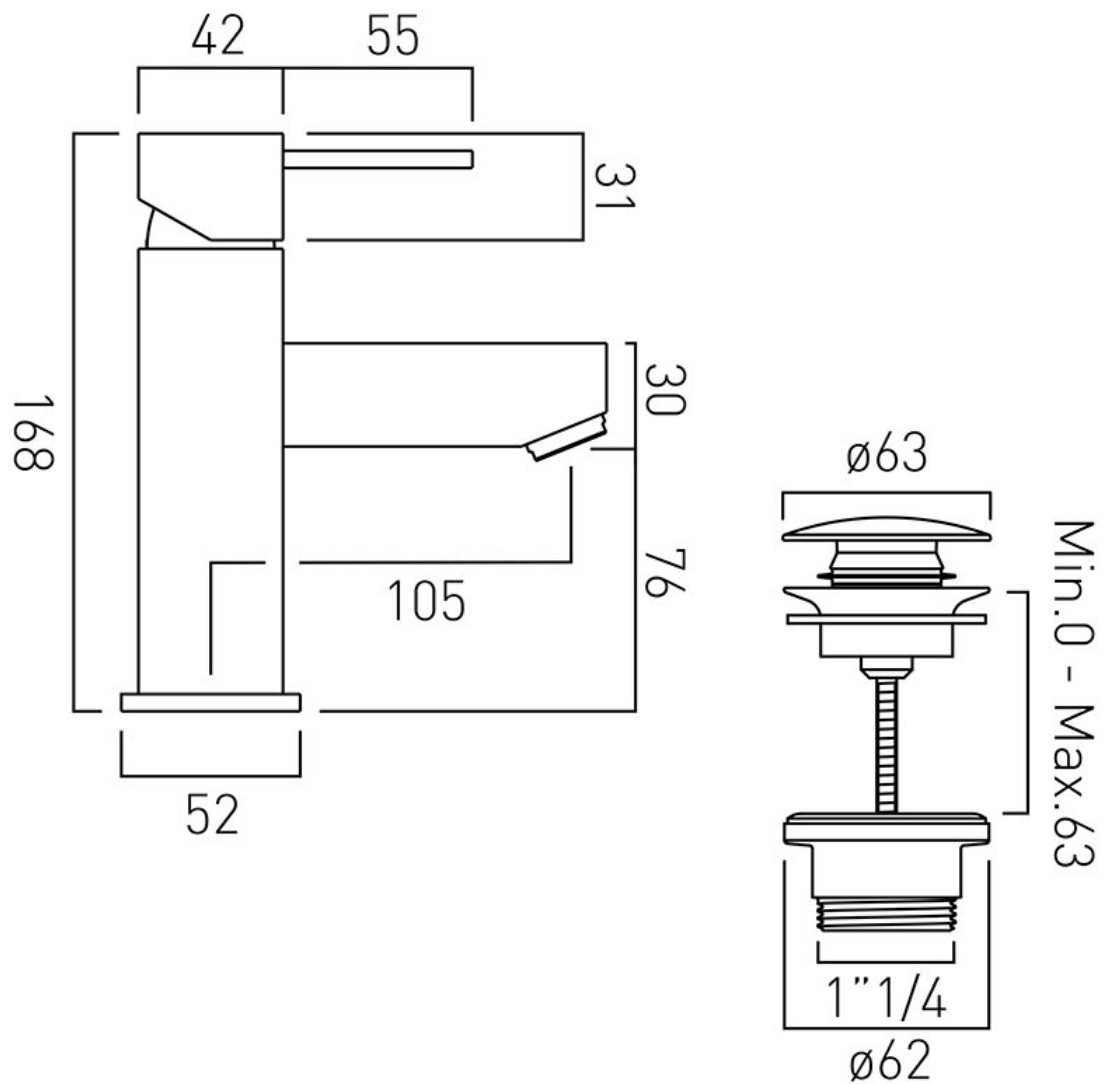

TECHNICAL DRAWING

COLLECTION: Té

PRODUCT CODE: TE-100/CC-C/P

tel: 01934 744466
email: sales@vado.com
www.vado.com

where inspiration flows
taps | showering | accessories