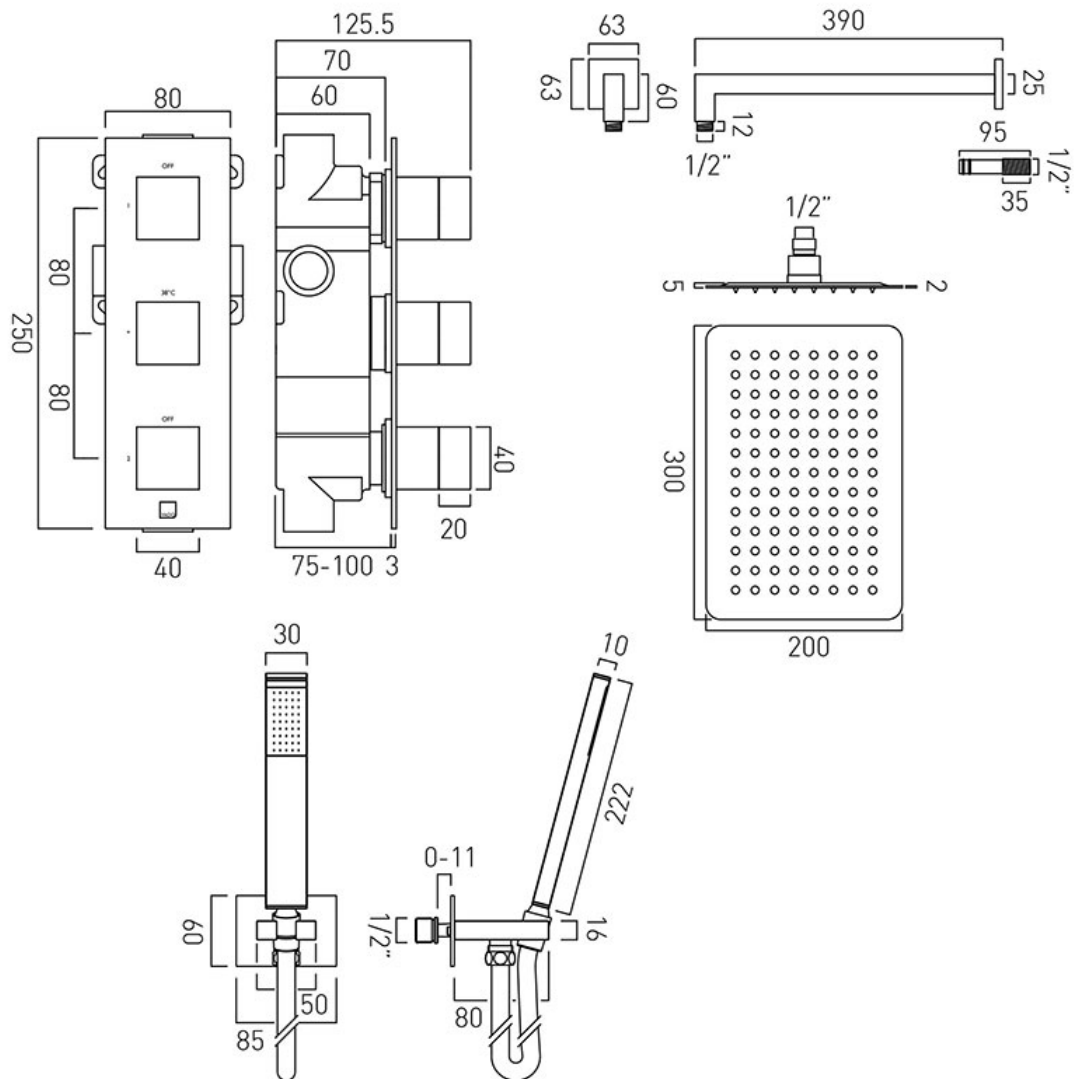

SPECIFICATION SHEET

COLLECTION: NOTION

PRODUCT CODE: TAB-1743/NOT-CP

DESCRIPTION:

tablet notion vertical

- 2 outlet, 3 handle valve
 - aquablade 200mm x 300mm rectangular head and shower arm
 - instinct shower kit with integrated outlet and bracket
- minimum operating pressure 0.2 bar LP

kit comprises:

TAB-128/2-NOT-C/P

AQB-20x30/SA/A-C/P

INS-SFMKW0-C/P

shower valve includes fittings for 1/2" and 3/4" pipework

min-max wall mount 75-100mm (standard)

optimum installation depth 88mm (standard)

FINISH:

Chrome

FLOW REGULATOR:

FR-SHOWER/9-C/P (2 are required)

MINIMUM OPERATING PRESSURE:

1.0 bar MP

tel: 01934 744466

email: sales@vado.com

www.vado.com

where inspiration flows

taps | showering | accessories

TECHNICAL DRAWING

COLLECTION: NOTION

PRODUCT CODE: TAB-1743/NOT-CP

tel: 01934 744466
email: sales@vado.com
www.vado.com

where inspiration flows
taps | showering | accessories