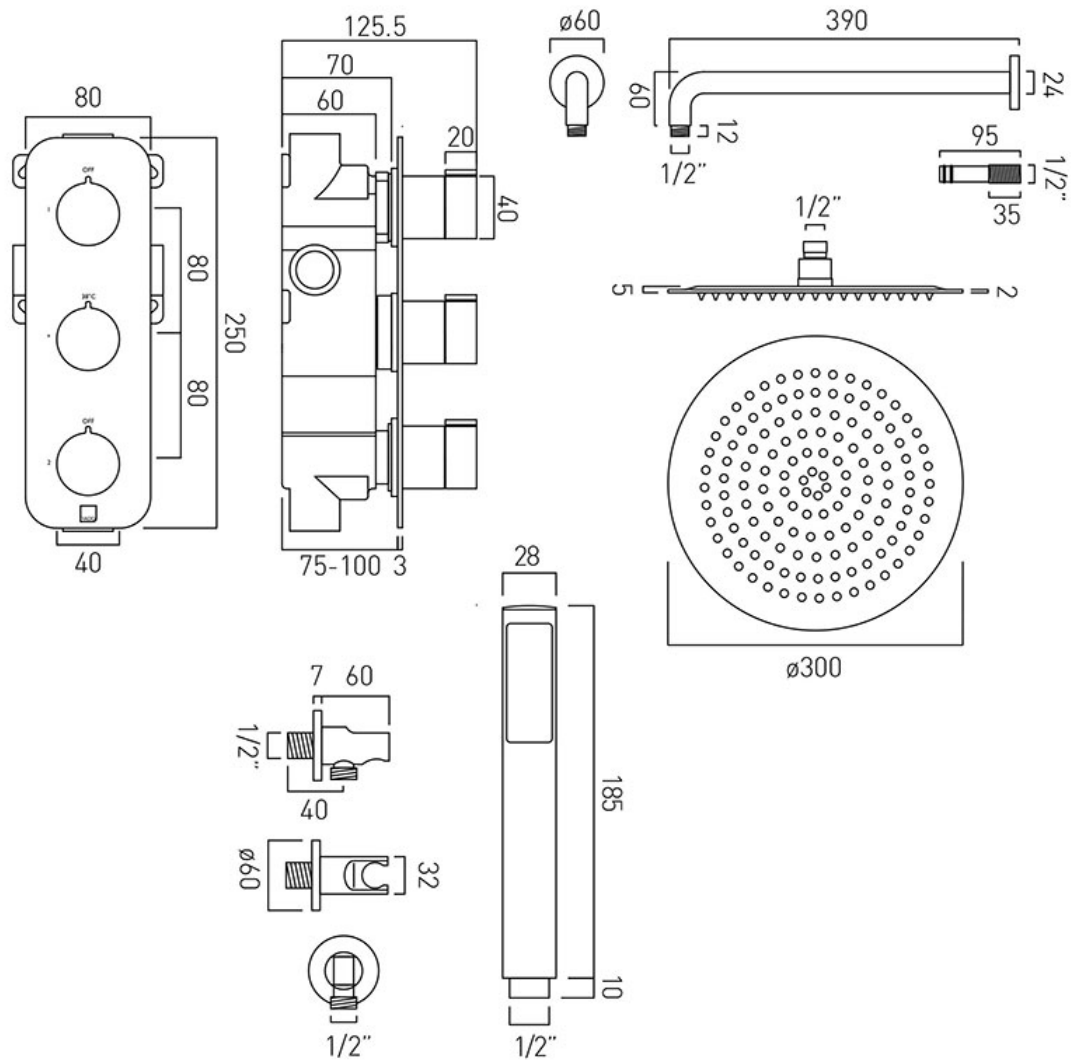

SPECIFICATION SHEET

COLLECTION: ALTITUDE

PRODUCT CODE: TAB-1743/ALT-CP

DESCRIPTION:

tablet altitude vertical

- 2 outlet, 3 handle valve
 - aquablade 300mm round head and shower arm
 - zoo shower kit with integrated outlet and bracket
- minimum operating pressure 0.2 bar LP

kit comprises:

TAB-128/2-ALT-C/P

AQB-RO/30/SA/A-C/P

ZOO-SFMKWO-C/P

shower valve includes fittings for 1/2" and 3/4" pipework

min-max wall mount 75-100mm (standard)

optimum installation depth 88mm (standard)

FINISH:

Chrome

FLOW REGULATOR:

FR-SHOWER/9-C/P (2 are required)

MINIMUM OPERATING PRESSURE:

1.0 bar MP

tel: 01934 744466

email: sales@vado.com

www.vado.com

where inspiration flows

taps | showering | accessories

VADO

TECHNICAL DRAWING

COLLECTION: ALTITUDE

PRODUCT CODE: TAB-1743/ALT-CP

tel: 01934 744466
email: sales@vado.com
www.vado.com