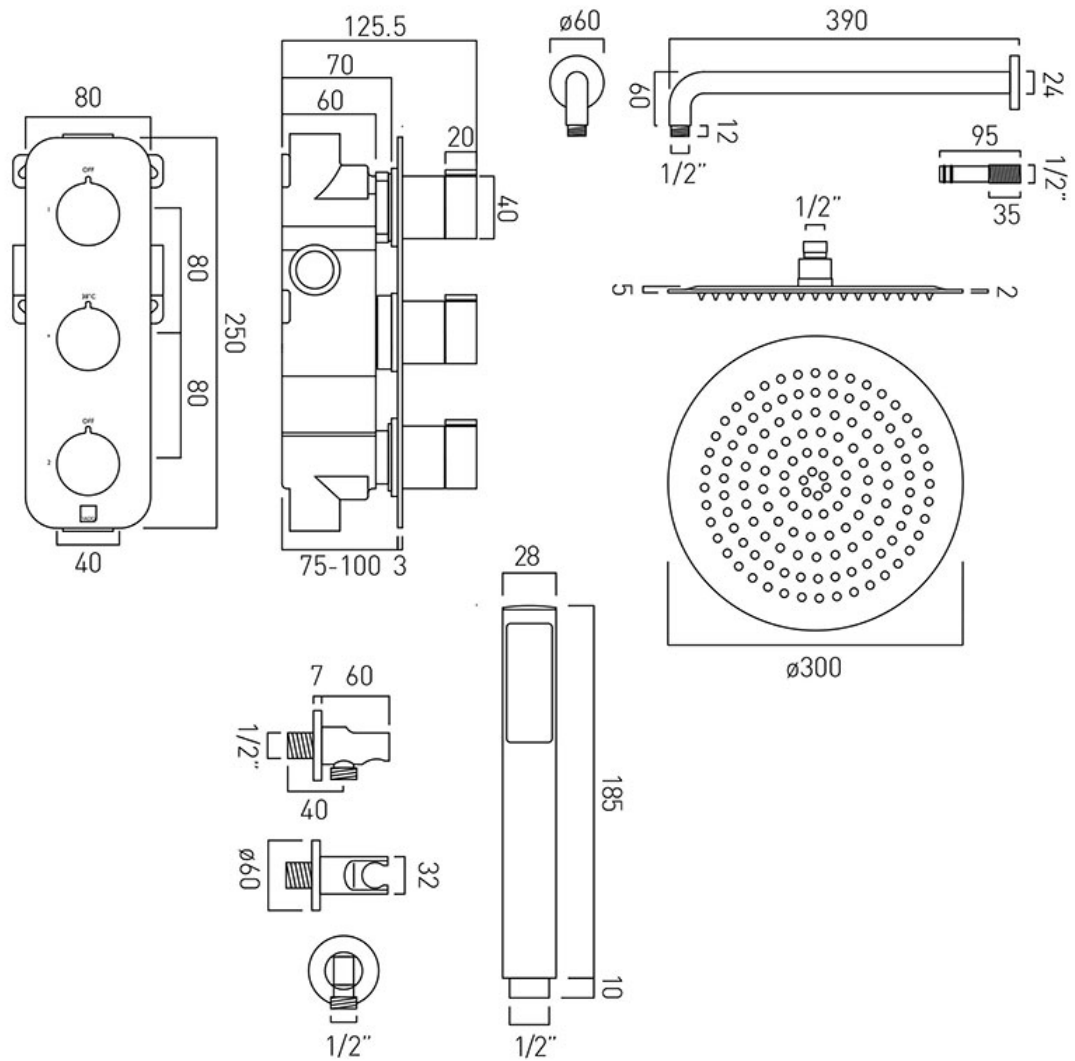

# TECHNICAL DRAWING

**COLLECTION:** ALTITUDE

**PRODUCT CODE:** TAB-1743/ALT-CP

tel: 01934 744466  
email: sales@vado.com  
www.vado.com

**where inspiration flows**  
taps | showering | accessories