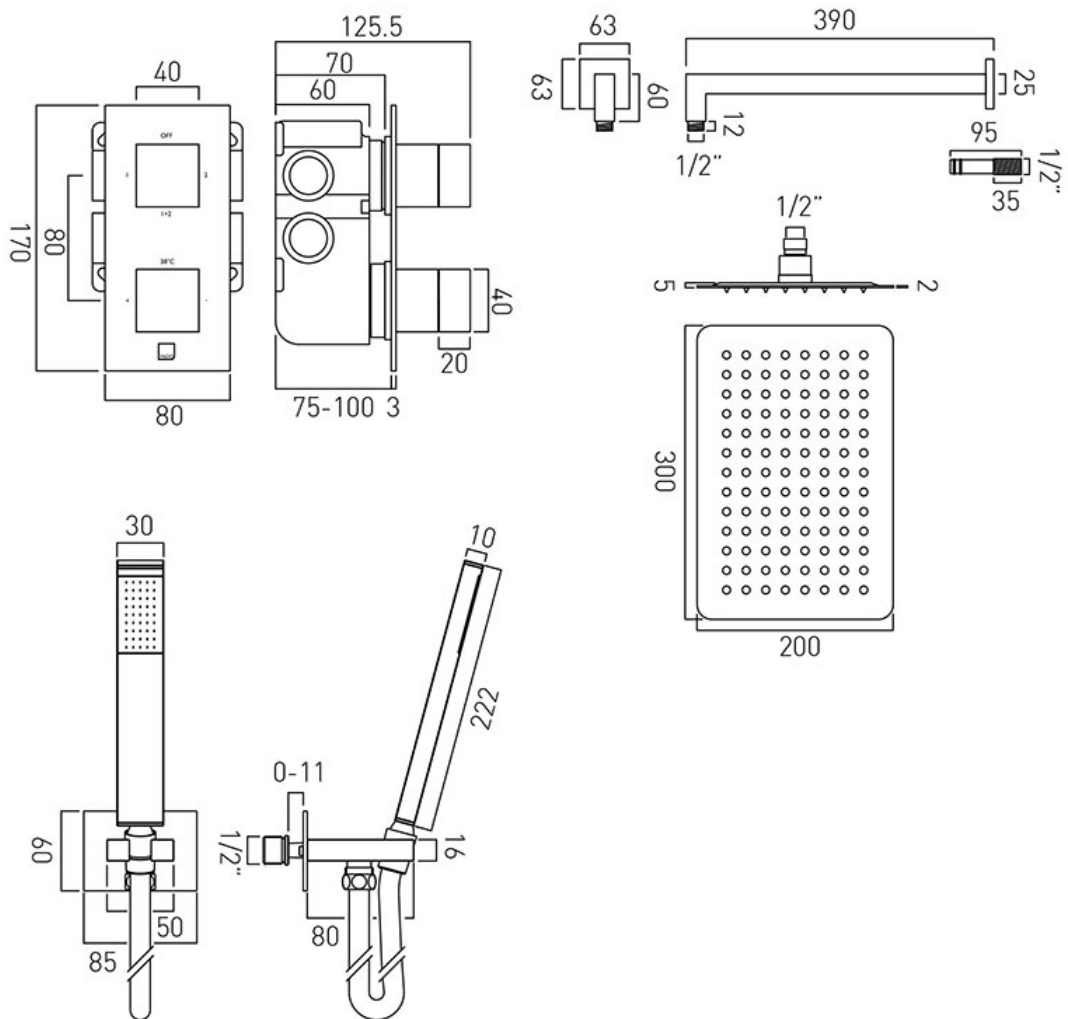

SPECIFICATION SHEET

COLLECTION: NOTION

PRODUCT CODE: TAB-1721/NOT-CP

DESCRIPTION:

tablet notion vertical

- 2 outlet, 2 handle valve with all-flow function
 - aquablade 200mm x 300mm rectangular head and shower arm
 - instinct shower kit with integrated outlet and bracket
- minimum operating pressure 0.2 bar LP

kit comprises:

- TAB-148/2-NOT-C/P
- AQB-20X30/SA/A-C/P
- INS-SFMKW0-C/P

shower valve includes fittings for 1/2" and 3/4" pipework
min-max wall mount 75-100mm (standard)
optimum installation depth 88mm (standard)

FINISH:

Chrome

FLOW REGULATOR:

FR-SHOWER/9-C/P (2 are required)

MINIMUM OPERATING PRESSURE:

1.0 bar MP

tel: 01934 744466
email: sales@vado.com
www.vado.com

where inspiration flows
taps | showering | accessories

TECHNICAL DRAWING

COLLECTION: NOTION

PRODUCT CODE: TAB-1721/NOT-CP

tel: 01934 744466
email: sales@vado.com
www.vado.com

where inspiration flows
taps | showering | accessories