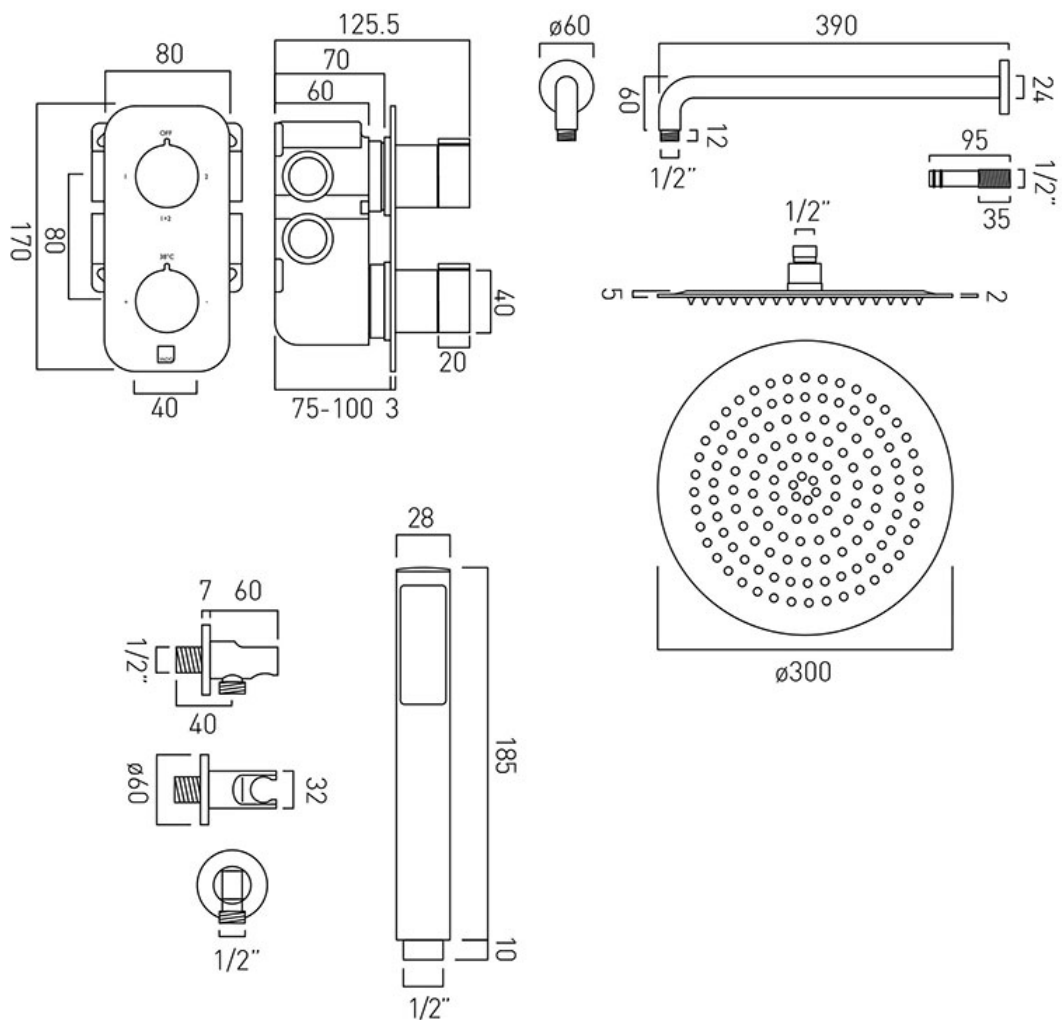

## DESCRIPTION:

tablet altitude vertical

- 2 outlet, 2 handle valve with all-flow function
  - aquablade 300mm round head with shower arm
  - zoo shower kit with integrated outlet and bracket
- minimum operating pressure 0.2 bar LP

kit comprises:

TAB-148/2-ALT-C/P

AQB-RO/30/SA/A-C/P

ZOO-SFMKWO-C/P

shower valve includes fittings for 1/2" and 3/4" pipework

min-max wall mount 75-100mm (standard)

optimum installation depth 88mm (standard)

## FLOW REGULATOR:

FR-SHOWER/9-C/P (2 are required)

# TECHNICAL DRAWING

**COLLECTION:** ALTITUDE

**PRODUCT CODE:** TAB-1721/ALT-CP

tel: 01934 744466  
email: sales@vado.com  
www.vado.com

**where inspiration flows**  
taps | showering | accessories