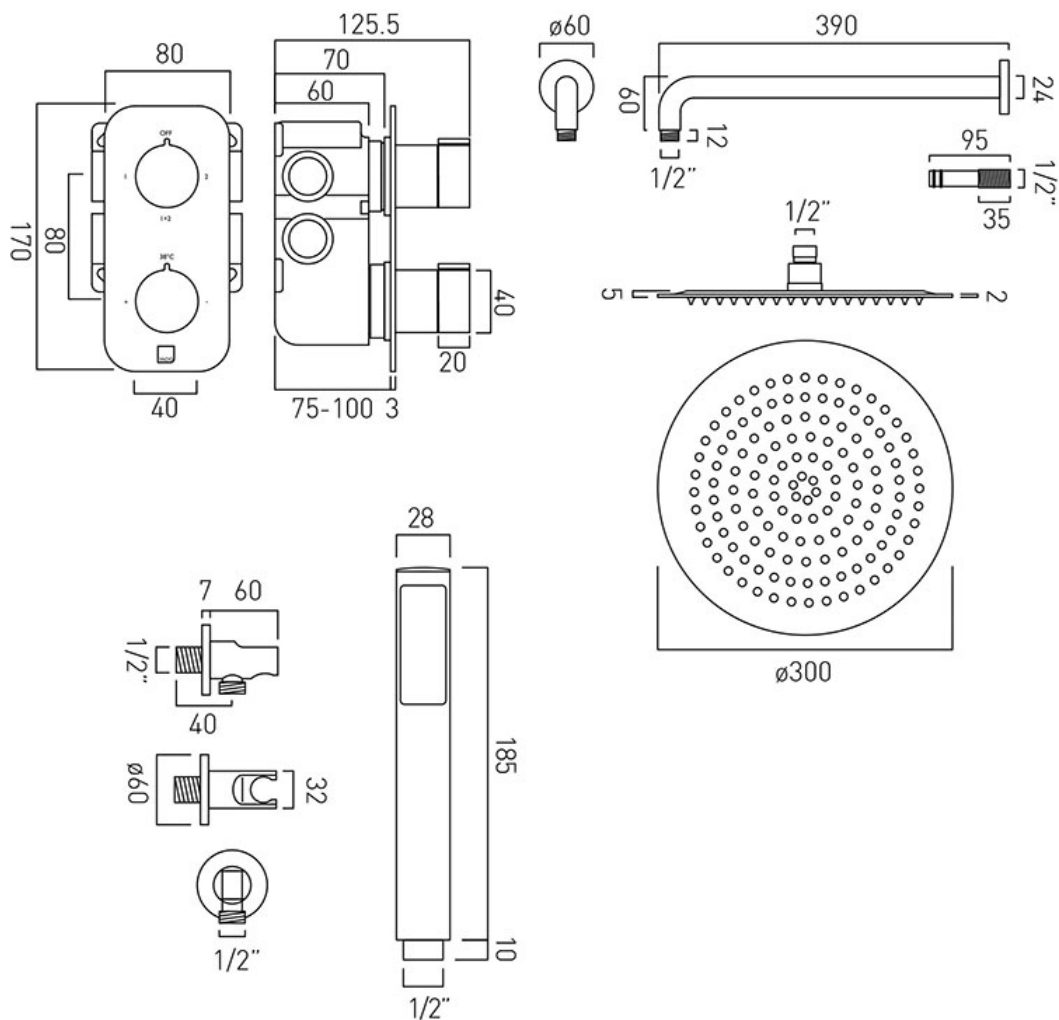

TECHNICAL DRAWING

COLLECTION: ALTITUDE

PRODUCT CODE: TAB-1721/ALT-CP

tel: 01934 744466
email: sales@vado.com
www.vado.com

where inspiration flows
taps | showering | accessories