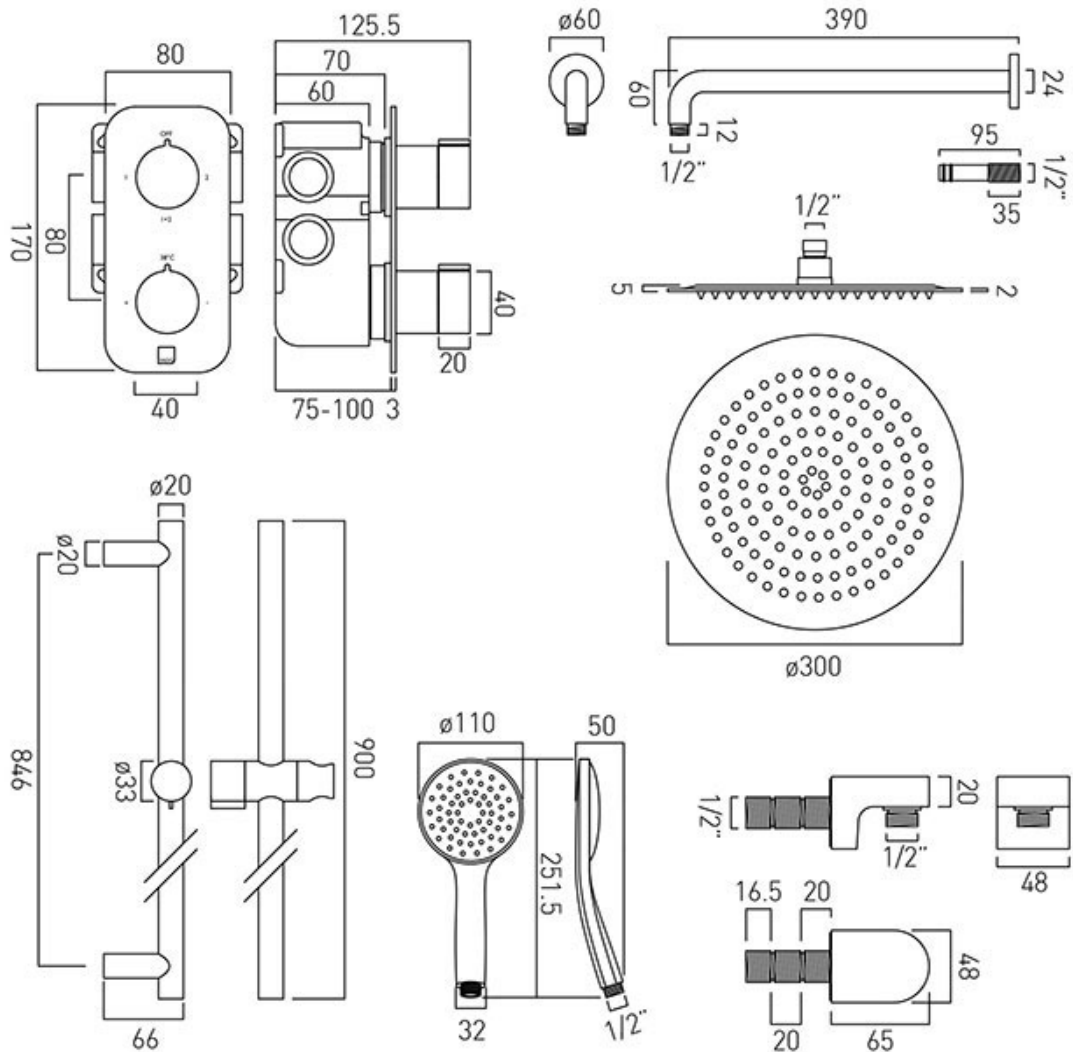

## DESCRIPTION:

tablet notion vertical

- 2 outlet, 2 handle valve with all-flow function
  - aquablade 200mm x 300mm rectangular head and shower arm
  - V2 slide rail shower kit with single-function handset
  - instinct wall outlet
- minimum operating pressure 0.2 bar LP

kit comprises:

TAB-148/2-NOT-C/P  
AQB-20X30/SA/A-C/P  
WG-V2KIT-C/P  
INS-OUTLET-C/P

shower valve includes fittings for 1/2" and 3/4" pipework  
min-max wall mount 75-100mm (standard)  
optimum installation depth 88mm (standard)

## FLOW REGULATOR:

FR-SHOWER/9-C/P (2 are required)

# TECHNICAL DRAWING

COLLECTION: NOTION

PRODUCT CODE: TAB-1720/NOT-V2-CP

tel: 01934 744466  
email: sales@vado.com  
www.vado.com

**where inspiration flows**  
taps | showering | accessories