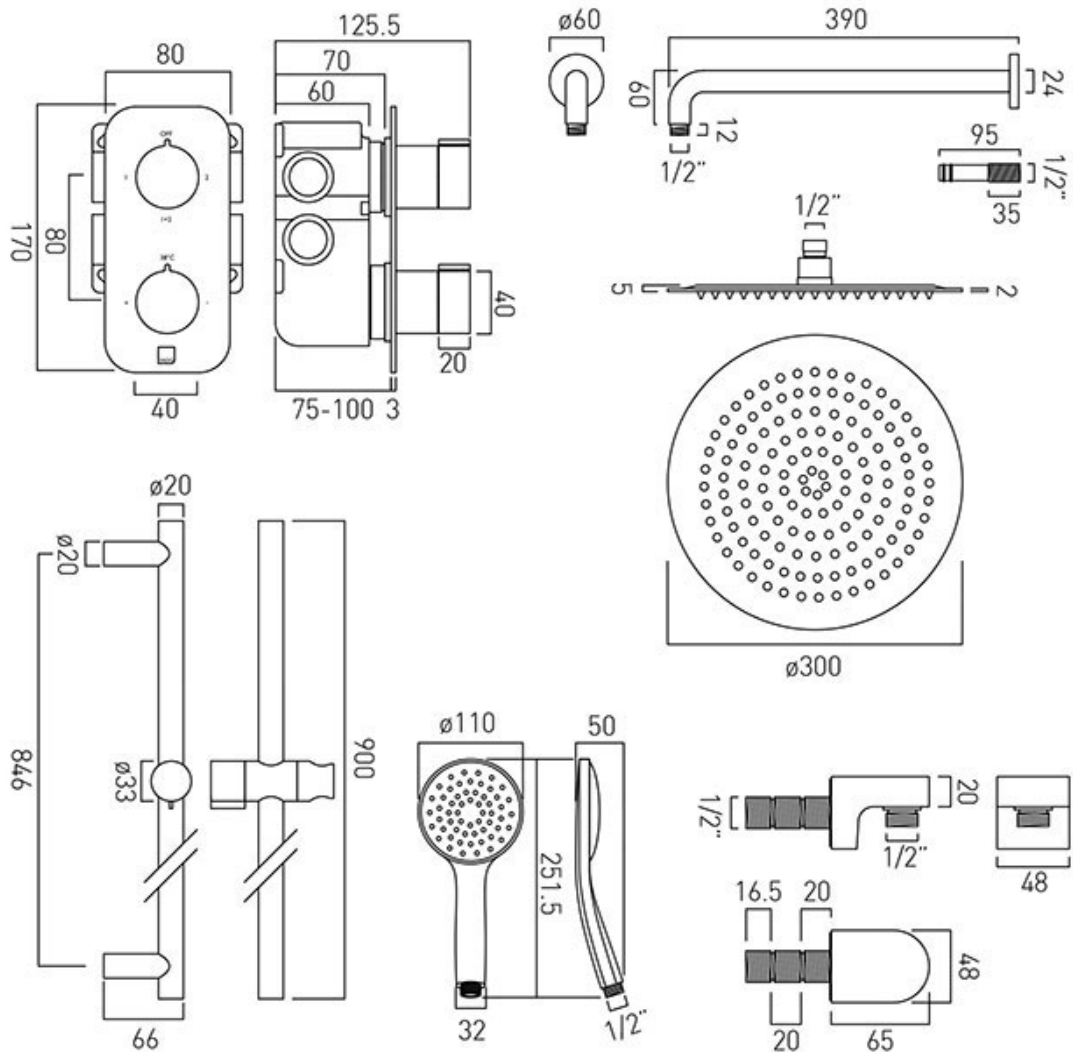

SPECIFICATION SHEET

COLLECTION: ALTITUDE

PRODUCT CODE: TAB-1720/ALT-AS-CP

DESCRIPTION:

tablet altitude vertical

- 2 outlet, 2 handle valve with all-flow function
 - aquablade 300mm round head with shower arm
 - atmosphere slide rail shower kit with air-injection single-function handset
 - life wall outlet
- minimum operating pressure 0.2 bar LP

kit comprises:

- TAB-148/2-ALT-C/P
- AQB-RO/30/SA/A-C/P
- ATM-SFSRK/2-C/P
- LIF-OUTLET-C/P

shower valve includes fittings for 1/2" and 3/4" pipework
min-max wall mount 75-100mm (standard)
optimum installation depth 88mm (standard)

FINISH:

Chrome

FLOW REGULATOR:

FR-SHOWER/9-C/P (2 are required)

MINIMUM OPERATING PRESSURE:

1.0 bar MP

tel: 01934 744466
email: sales@vado.com
www.vado.com

where inspiration flows
taps | showering | accessories

TECHNICAL DRAWING

COLLECTION: ALTITUDE

PRODUCT CODE: TAB-1720/ALT-AS-CP

tel: 01934 744466
email: sales@vado.com
www.vado.com

where inspiration flows
taps | showering | accessories