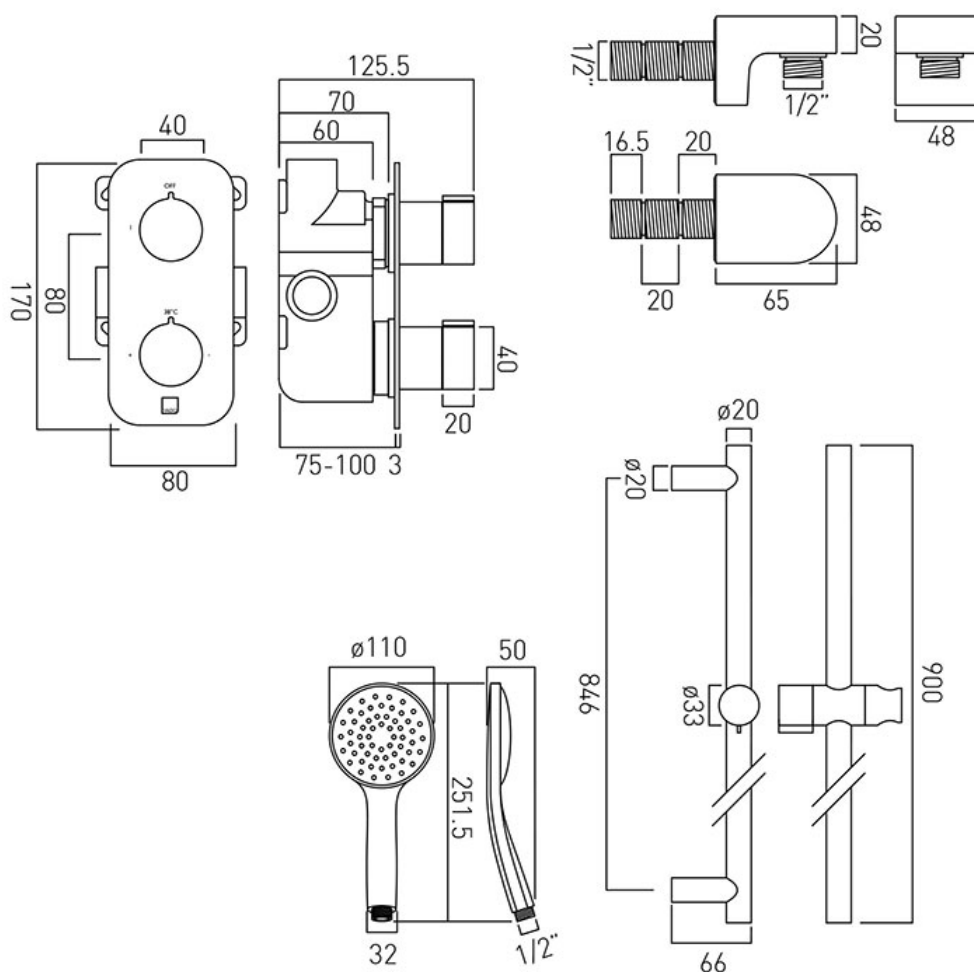

# TECHNICAL DRAWING

**COLLECTION:** ALTITUDE

**PRODUCT CODE:** TAB-1710/ALT-AS-CP

tel: 01934 744466  
email: sales@vado.com  
www.vado.com

**where inspiration flows**  
taps | showering | accessories