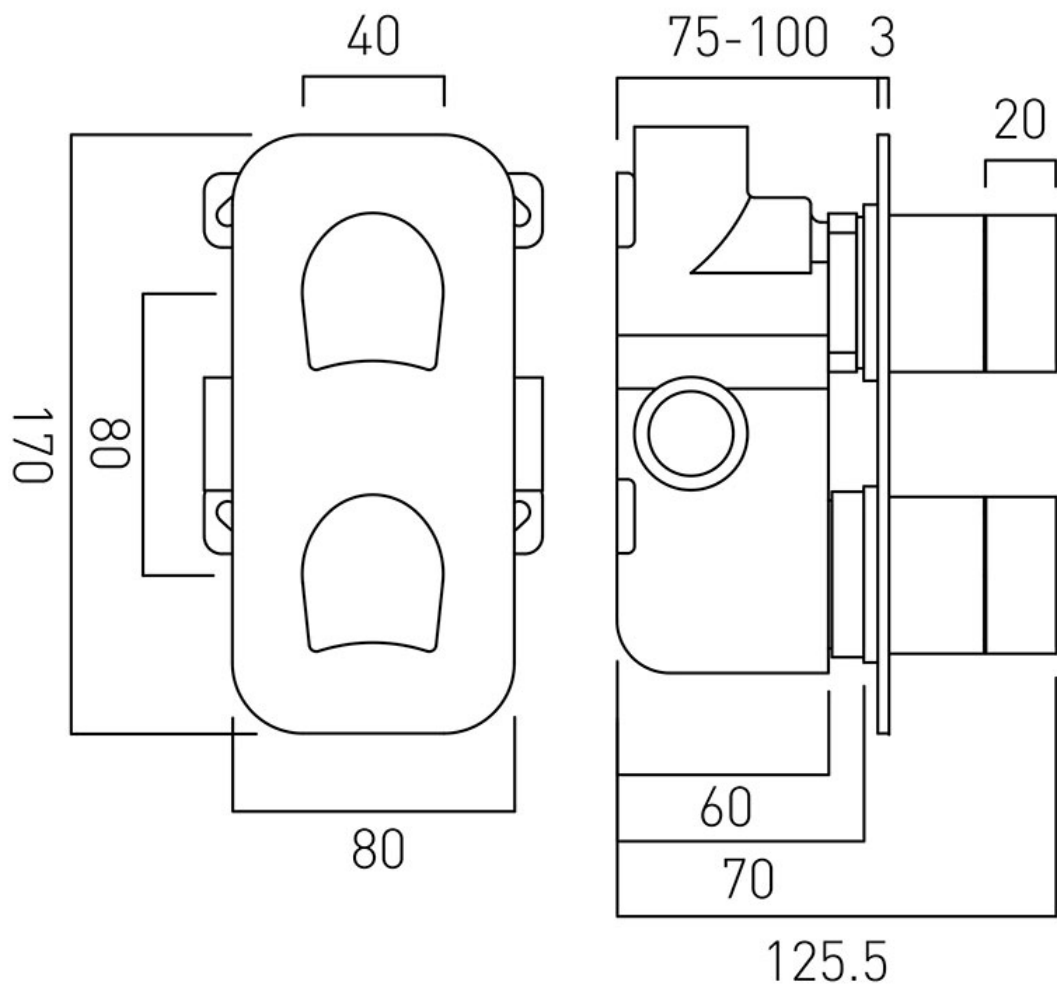

TECHNICAL DRAWING

COLLECTION: KOVERA

PRODUCT CODE: TAB-148-KOV-C/P

tel: 01934 744466
email: sales@vado.com
www.vado.com

where inspiration flows
taps | showering | accessories