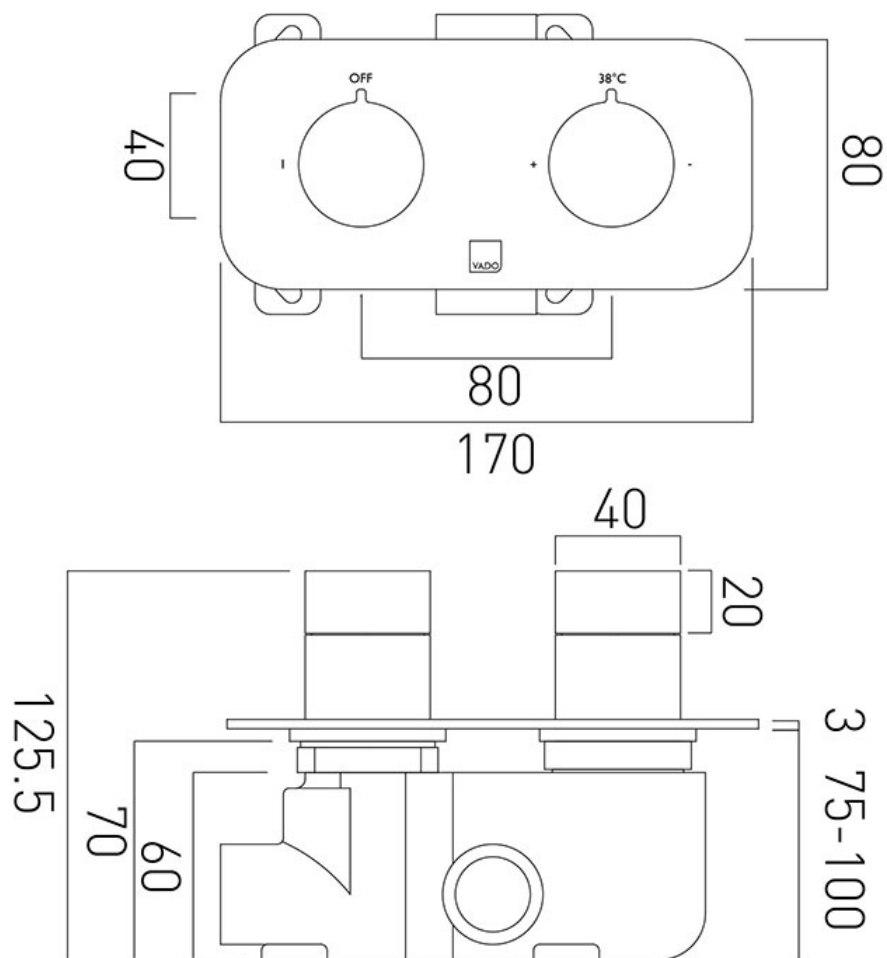

TECHNICAL DRAWING

COLLECTION: ALTITUDE

PRODUCT CODE: TAB-148-H-ALT-C/P

tel: 01934 744466
email: sales@vado.com
www.vado.com

where inspiration flows
taps | showering | accessories